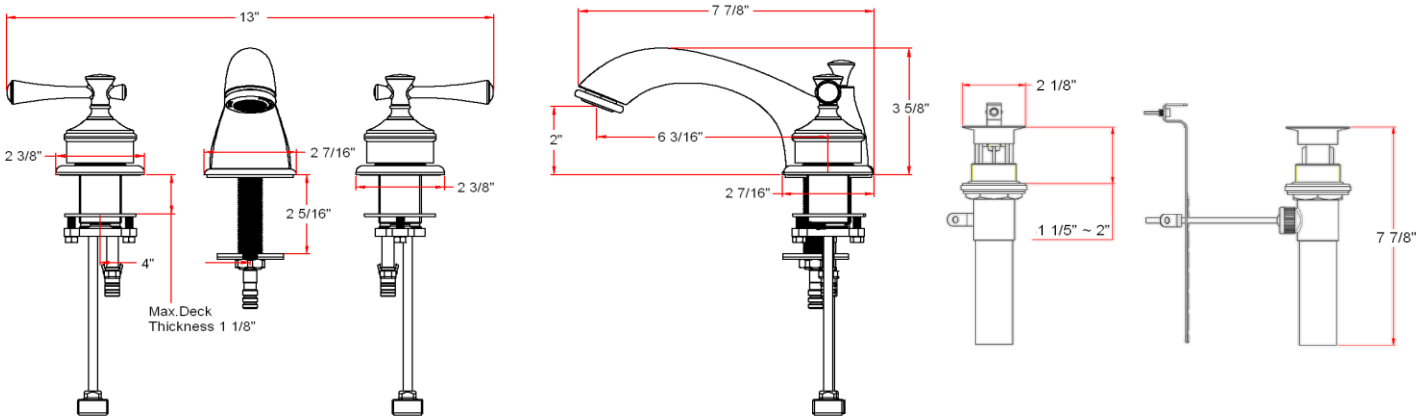

Dimensions

Warranty & Compliances

Warranty	Lifetime Limited Warranty
IAPMO/UPC	UPC & cUPC Compliant
ASME	ASME A112.18.1-05
ANSI	Compliant
ADA	Compliant
NSF	Compliant
Lead Free	Fed. P.L. 111-380 (1/2014)
Watersense	Compliant

Order Codes & Finishes/Colors

Satin Nickel (US15)	524587
Brushed Bronze	524603

Type:

Job:

Order Code:

Approvals:

Design House reserves the right to make changes in materials, specifications & models at any time. Design House also reserves the right to discontinue product without notice or obligation.