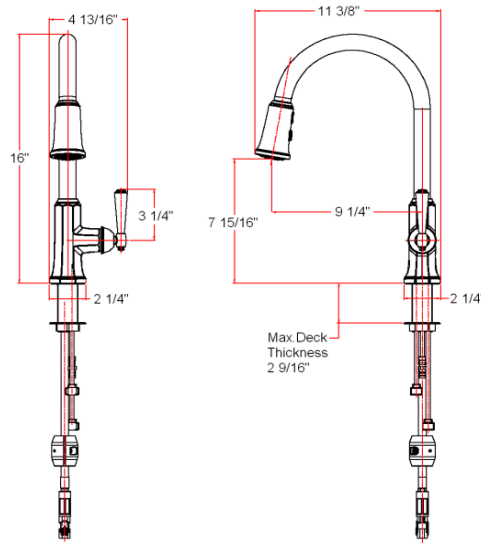

Dimensions

Warranty & Compliances

Warranty	Lifetime Limited Warranty
IAPMO/UPC	UPC & cUPC Compliant
ASME	ASME A112.18.1-05
ANSI	Compliant
ADA	Compliant
NSF	Compliant
Lead Free	Fed. Public Law 111-380 (1/2014)

Order Codes & Finishes/Colors

Satin Nickel (US15)	525683
Brushed Bronze	524520

Type:

Job:

Order Code:

Approvals:

Design House reserves the right to make changes in materials, specifications & models at any time. Design House also reserves the right to discontinue product without notice or obligation.