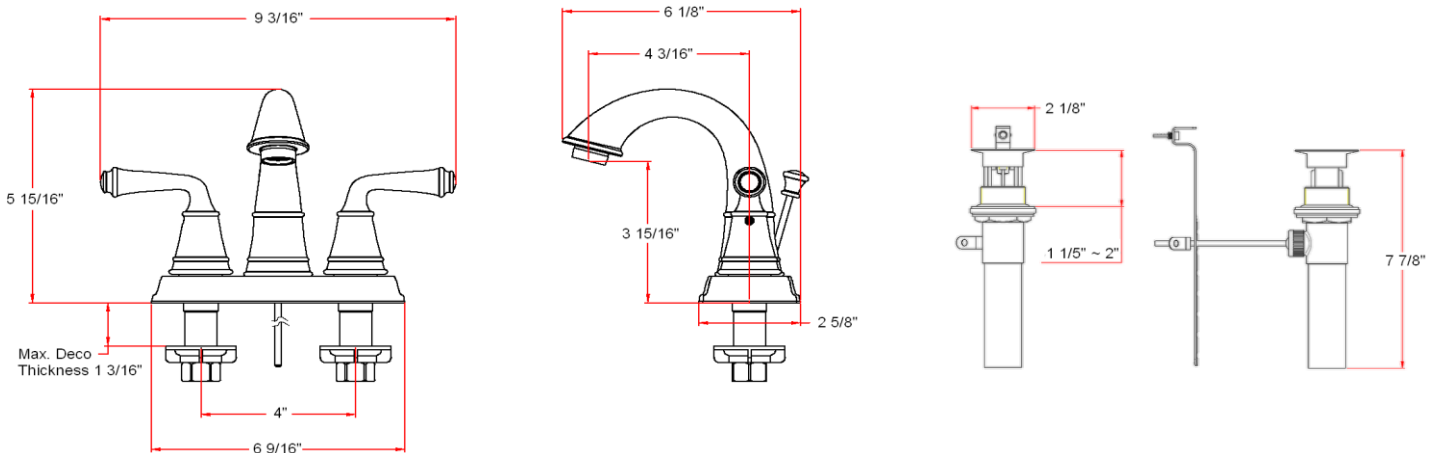

Dimensions

Warranty & Compliances

Warranty	Lifetime Limited Warranty
IAPMO/UPC	UPC & cUPC Compliant
ASME	ASME A112.18.1-05
ANSI	Compliant
ADA	Compliant
NSF	Compliant
Lead Free	Fed. P.L. 111-380 (1/2014)
Watersense	Compliant

Order Codes & Finishes/Colors

Polished Chrome (US26)	524512
Oil Rubbed Bronze (US10B)	524538

Type:

Job:

Order Code:

Approvals:

Design House reserves the right to make changes in materials, specifications & models at any time. Design House also reserves the right to discontinue product without notice or obligation.