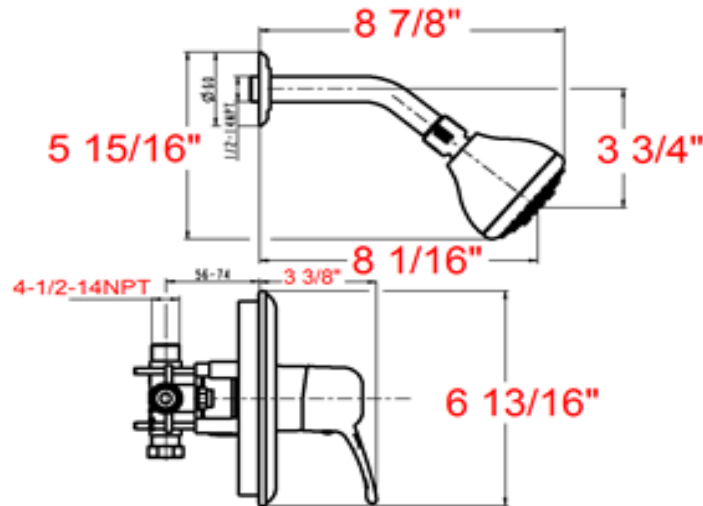

Dimensions

Warranty & Compliances

Warranty	Lifetime Limited Warranty, Lifetime Limited Finish Warranty
IAPMO/UPC	CUPC compliant
ASME	ASME A112.18.1/ CSA B125.1
ADA	Compliant

Order Codes & Finishes/Colors

Oil Rubbed Bronze (US10B)	523563	
Satin Nickel (US15)	523555	
Polished Chrome	523571	

Type:

Job:

Order Code:

Approvals:

Design House reserves the right to make changes in materials, specifications & models at any time. Design House also reserves the right to discontinue product without notice or obligation.