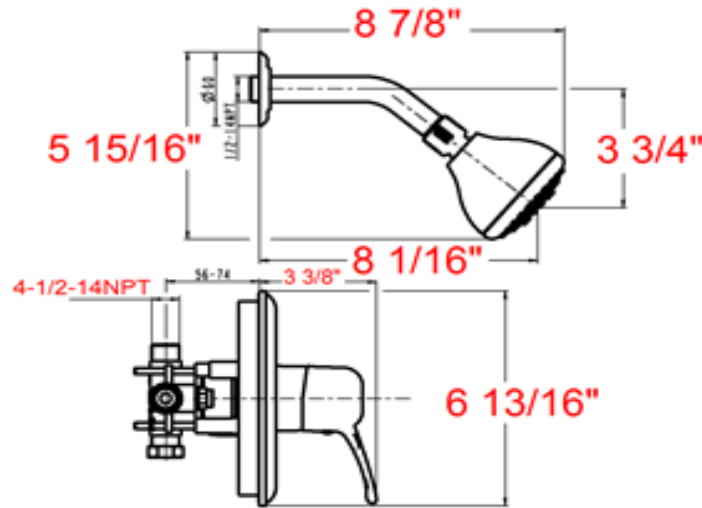

## Specifications

<b>Handle</b>	Zinc handle, 1/4 quarter turn stop
<b>Escutcheon</b>	Stainless Steel material, with Laser H&C letters
<b>Cartridge</b>	Ceramic cartridge
<b>Valve kit</b>	Pressure balance valve kit with water stop and brass plug
<b>Waterway</b>	Brass
<b>Shower head</b>	Single function ABS shower head
<b>Shower arm</b>	Brass
<b>Max Waterflow</b>	2.2 GPM@ 80 PSI

## Dimensions

## Order Codes & Finishes/Colors

<b>Oil Rubbed Bronze (US10B)</b>	<b>523563</b>	
<b>Satin Nickel (US15)</b>	<b>523555</b>	
<b>Polished Chrome</b>	<b>523571</b>	

Type:

Job:

Order Code:

Approvals:

Design House reserves the right to make changes in materials, specifications & models at any time. Design House also reserves the right to discontinue product without notice or obligation.