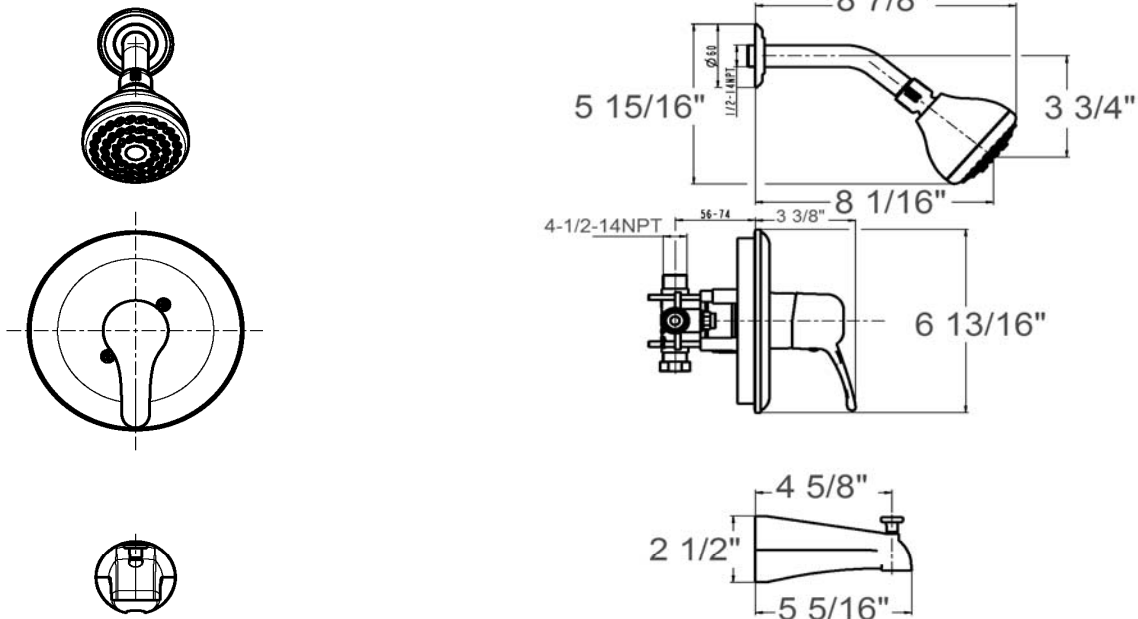

Dimensions

Warranty & Compliances

Warranty	Lifetime Limited Warranty, Lifetime Limited Finish Warranty
IAPMO/UPC	CUPC compliant
ASME	ASME A112.18.1/ CSA B125.1
ADA	Compliant

Order Codes & Finishes/Colors

Oil Rubbed Bronze (US10B)	523522	
Satin Nickel (US15)	523530	
Polished Chrome	523548	

Type: Job: Order Code: Approvals:

Design House reserves the right to make changes in materials, specifications & models at any time. Design House also reserves the right to discontinue product without notice or obligation.