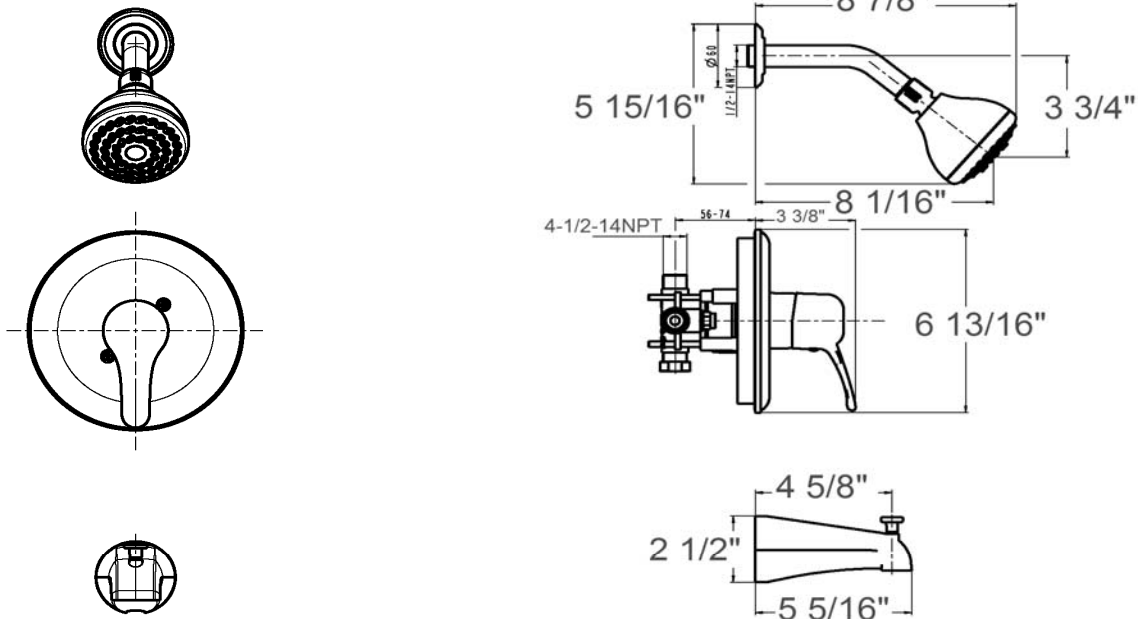

# Middleton Single Handle Tub and Shower Faucet

## Specifications

<b>Handle</b>	Zinc handle, 1/4 quarter turn stop
<b>Tub Spout</b>	Slip fit tub spout
<b>Escutcheon</b>	Stainless Steel material, with Laser H&C letters
<b>Cartridge</b>	Ceramic cartridge
<b>Valve kit</b>	Pressure balance valve kit with water stop and brass plug
<b>Waterway</b>	Brass
<b>Shower head</b>	Single function ABS shower head
<b>Shower arm</b>	Brass
<b>Max Waterflow</b>	2.2 GPM@ 80 PSI

## Dimensions

## Order Codes & Finishes/Colors

<b>Oil Rubbed Bronze (US10B)</b>	<b>523522</b>	
<b>Satin Nickel (US15)</b>	<b>523530</b>	
<b>Polished Chrome</b>	<b>523548</b>	

<b>Type:</b>
<b>Job:</b>
<b>Order Code:</b>
<b>Approvals:</b>