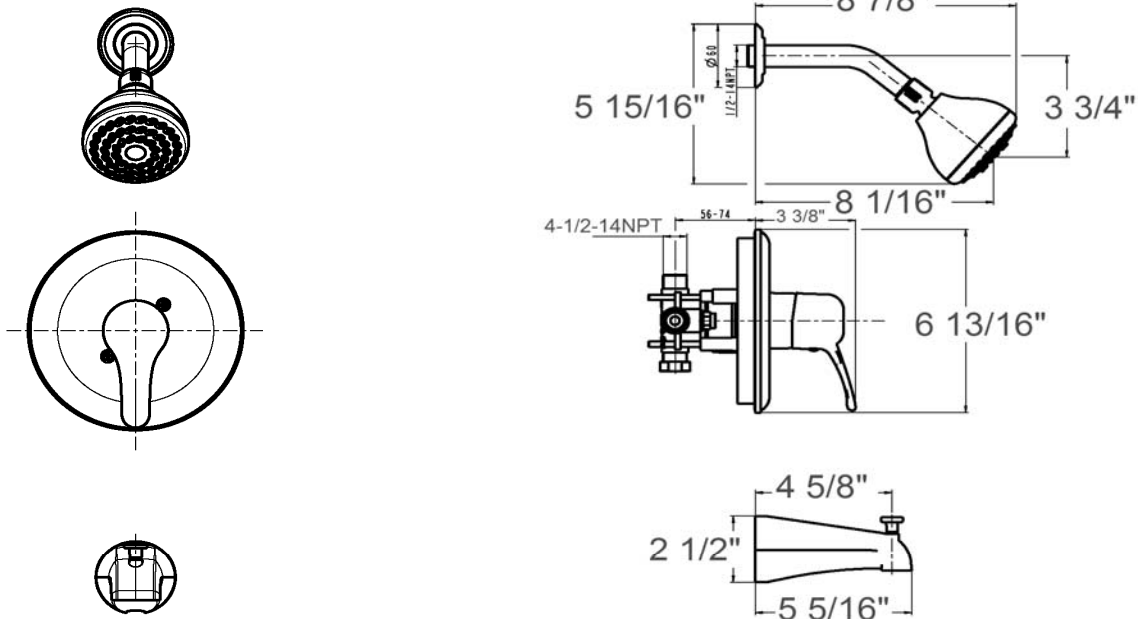

Dimensions

Warranty & Compliances

Warranty	Lifetime Limited Warranty, Lifetime Limited Finish Warranty
IAPMO/UPC	CUPC compliant
ASME	ASME A112.18.1/ CSA B125.1
ADA	Compliant

Order Codes & Finishes/Colors

Oil Rubbed Bronze (US10B)	523522	
Satin Nickel (US15)	523530	
Polished Chrome	523548	

Type:
Job:
Order Code:
Approvals:

Design House reserves the right to make changes in materials, specifications & models at any time. Design House also reserves the right to discontinue product without notice or obligation.