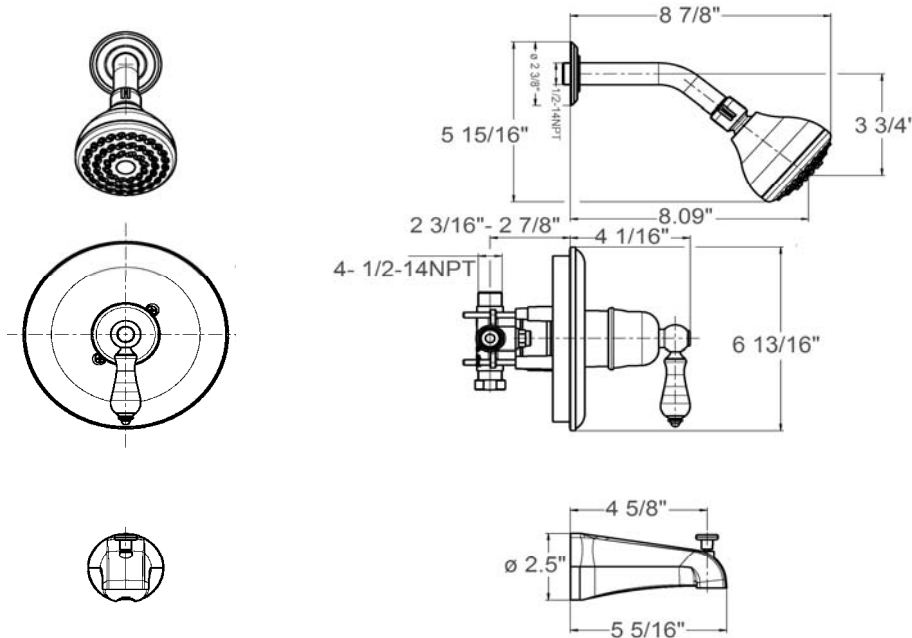

Dimensions

Warranty & Compliances

Warranty	Lifetime Limited Warranty, Lifetime Limited Finish Warranty
IAPMO/UPC	CUPC compliant
ASME	ASME A112.18.1/ CSA B125.1
ADA	Compliant

Order Codes & Finishes/Colors

Oil Rubbed Bronze (US10B)	523498	
Satin Nickel (US15)	523506	
Polished Chrome	523514	

Type:

Job:

Order Code:

Approvals:

Design House reserves the right to make changes in materials, specifications & models at any time. Design House also reserves the right to discontinue product without notice or obligation.