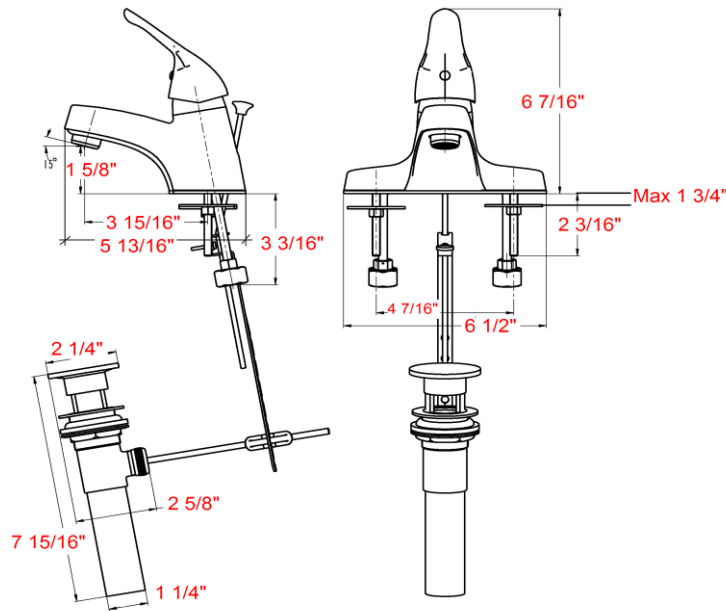

Middleton 4" Single Handle Lavatory Faucet

Specifications

Handle	Zinc handle, 1/4 quarter turn stop
Body	Zinc
Cartridge	Ball cartridge
Popup	Brass popup included
Waterway	Brass
Max Waterflow	1.5 GPM@ 60 PSI
Spout Reach	3 15/16"
Spout Height	1 5/8"
Mouting Holes	3
Mouting Center	4"
Max Deck Thickness	1 3/4"

Dimensions

Warranty & Compliances

Warranty	Lifetime Limited Warranty, Lifetime Limited Finish Warranty
IAPMO/UPC	CUPC compliant
ASME	ASME A112.18.1/ CSA B125.1
NSF/ANSI	NSF/ANSI 61
Lead Free	Fed. P.L. 111-380 (1/2014)
WaterSense®	Compliance with EPA WaterSense® High Efficiency Lavatory Faucet Specification
ADA	Compliant

Order Codes & Finishes/Colors

Oil Rubbed Bronze (US10B)	523415	
Satin Nickel (US15)	523407	
Polished Chrome	523423	

Type:

Job:

Order Code:

Approvals:

Design House reserves the right to make changes in materials, specifications & models at any time. Design House also reserves the right to discontinue product without notice or obligation.