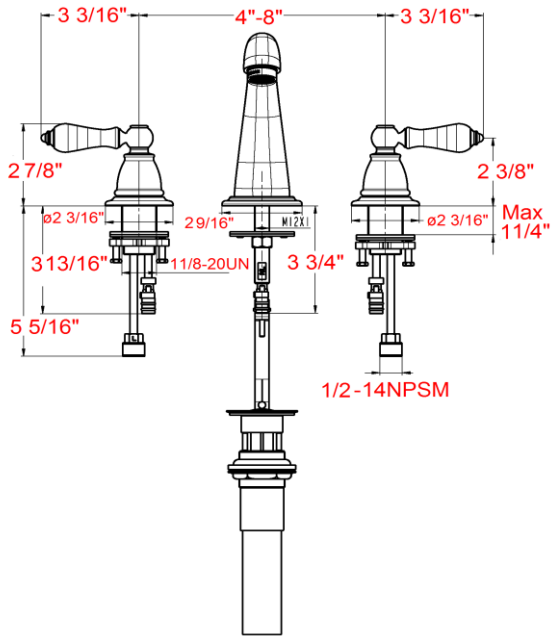

## Specifications

<b>Handle</b>	Zinc handle, 1/4 quarter turn stop
<b>Spout</b>	Brass
<b>Cartridge</b>	Ceramic cartridge
<b>Popup</b>	Metal popup
<b>Waterway</b>	Brass
<b>Max Waterflow</b>	1.5 GPM@ 60 PSI
<b>Spout Reach</b>	3 7/8"
<b>Spout Height</b>	4 7/16"
<b>Mouting Holes</b>	3
<b>Mouting Center</b>	6-12"
<b>Max Deck Thickness</b>	1 1/4"

## Dimensions