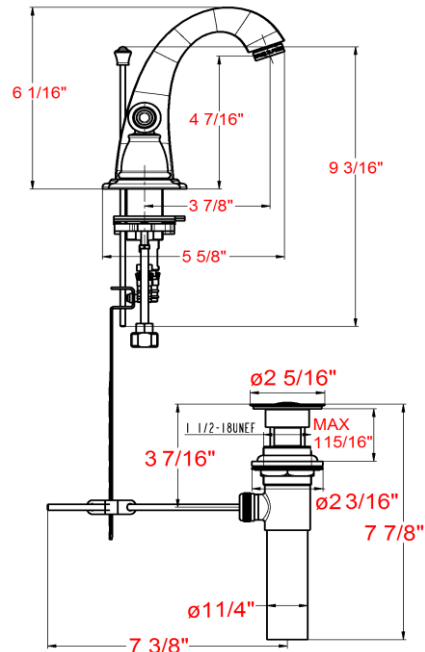

# Hathaway Wide Spread Two Handle Lavatory Faucet

## Specifications

<b>Handle</b>	Zinc handle, 1/4 quarter turn stop
<b>Spout</b>	Brass
<b>Cartridge</b>	Ceramic cartridge
<b>Popup</b>	Metal popup
<b>Waterway</b>	Brass
<b>Max Waterflow</b>	1.5 GPM@ 60 PSI
<b>Spout Reach</b>	3 7/8"
<b>Spout Height</b>	4 7/16"
<b>Mouting Holes</b>	3
<b>Mouting Center</b>	6-12"
<b>Max Deck Thickness</b>	1 1/4"

## Dimensions