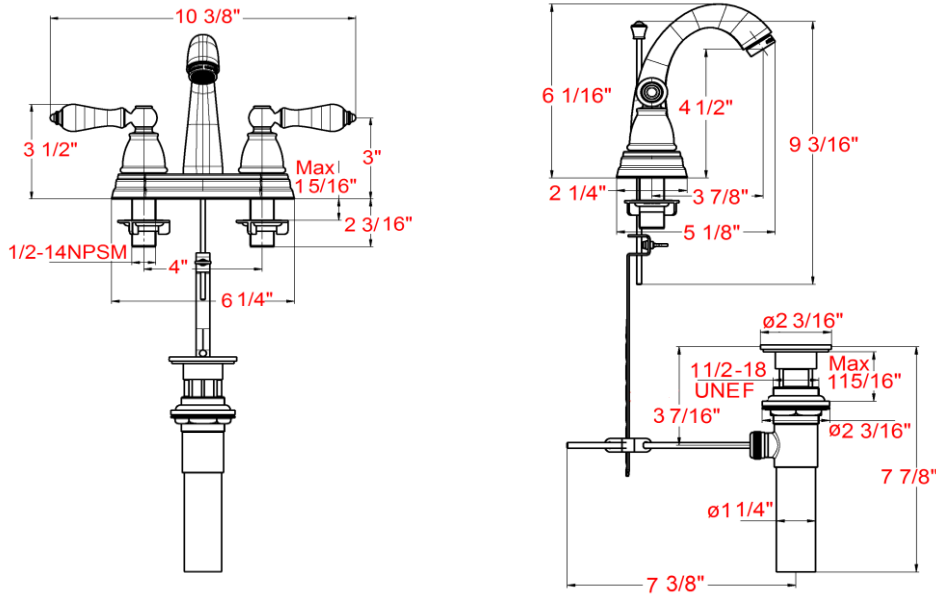

Dimensions

Warranty & Compliances

Warranty	Lifetime Limited Warranty, Lifetime Limited Finish Warranty
IAPMO/UPC	CUPC compliant
ASME	ASME A112.18.1/ CSA B125.1
NSF/ANSI	NSF/ANSI 61
Lead Free	Fed. P.L. 111-380 (1/2014)
WaterSense®	Compliance with EPA WaterSense® High Efficiency Lavatory Faucet Specification
ADA	Compliant

Order Codes & Finishes/Colors

Oil Rubbed Bronze (US10B)	523340	
Satin Nickel (US15)	523357	
Polished Chrome	523365	

Type:

Job:

Order Code:

Approvals:

Design House reserves the right to make changes in materials, specifications & models at any time. Design House also reserves the right to discontinue product without notice or obligation.