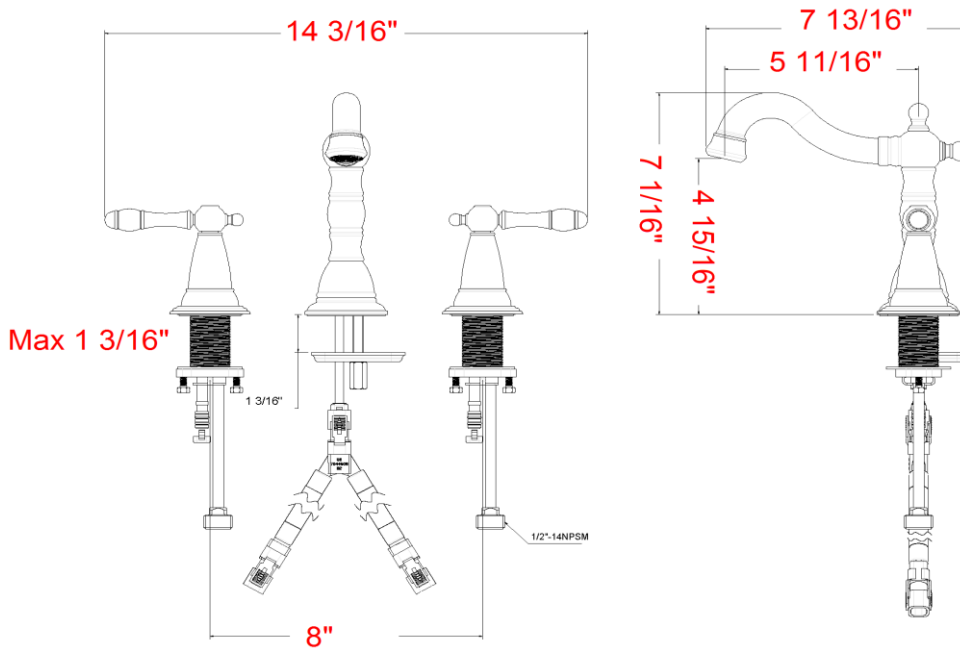

## Specifications

<b>Handle</b>	Zinc handle, 1/4 quarter turn stop
<b>Spout</b>	Brass
<b>Cartridge</b>	Ceramic cartridge
<b>Popup</b>	Brass popup included
<b>Waterway</b>	Hybrid
<b>Hose</b>	Quick installation hose
<b>Max Waterflow</b>	1.5 GPM@ 60 PSI
<b>Spout Reach</b>	5 11/16"
<b>Spout Height</b>	4 15/16"
<b>Mouting Holes</b>	3
<b>Mouting Center</b>	8"
<b>Max Deck Thickness</b>	1 3/16"

## Dimensions