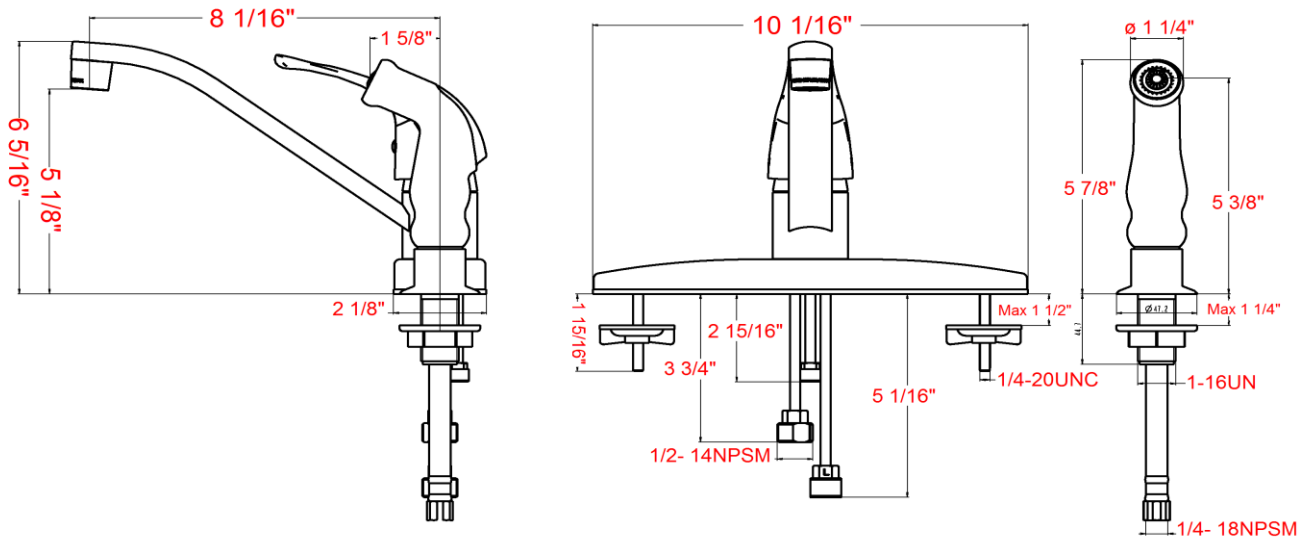

Dimensions

Warranty & Compliances

Warranty	Lifetime Limited Warranty, Lifetime Limited Finish Warranty
IAPMO/UPC	CUPC compliant
ASME	ASME A112.18.1/ CSA B125.1
NSF/ANSI	NSF/ANSI 61
Lead Free	Fed. Public Law 111-380 (1/2014)
ADA	Compliant

NSF / ANSI 61

Order Codes & Finishes/Colors

Oil Rubbed Bronze (US10B)	523258	
Satin Nickel (US15)	523266	
Polished Chrome	523274	

Type:

Job:

Order Code:

Approvals:

Design House reserves the right to make changes in materials, specifications & models at any time. Design House also reserves the right to discontinue product without notice or obligation.