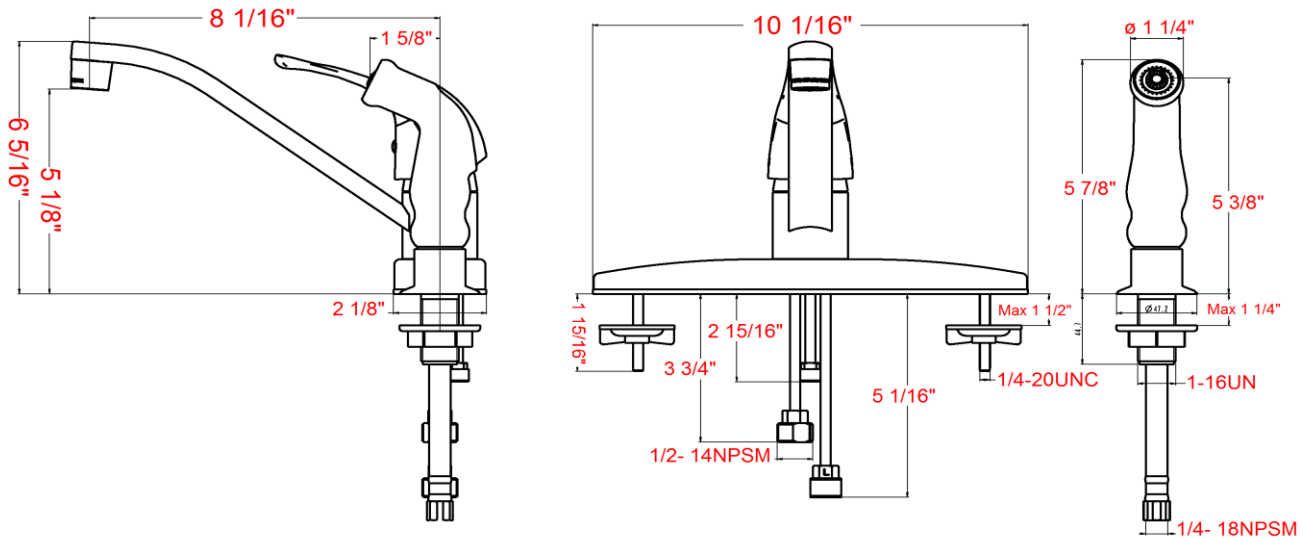

Dimensions

Warranty & Compliances

Warranty	Lifetime Limited Warranty, Lifetime Limited Finish Warranty
IAPMO/UPC	CUPC compliant
ASME	ASME A112.18.1/ CSA B125.1
NSF/ANSI	NSF/ANSI 61
Lead Free	Fed. Public Law 111-380 (1/2014)
ADA	Compliant

NSF / ANSI 61

Order Codes & Finishes/Colors

Oil Rubbed Bronze (US10B)	523258	
Satin Nickel (US15)	523266	
Polished Chrome	523274	

Type:

Job:

Order Code:

Approvals:

Design House reserves the right to make changes in materials, specifications & models at any time. Design House also reserves the right to discontinue product without notice or obligation.