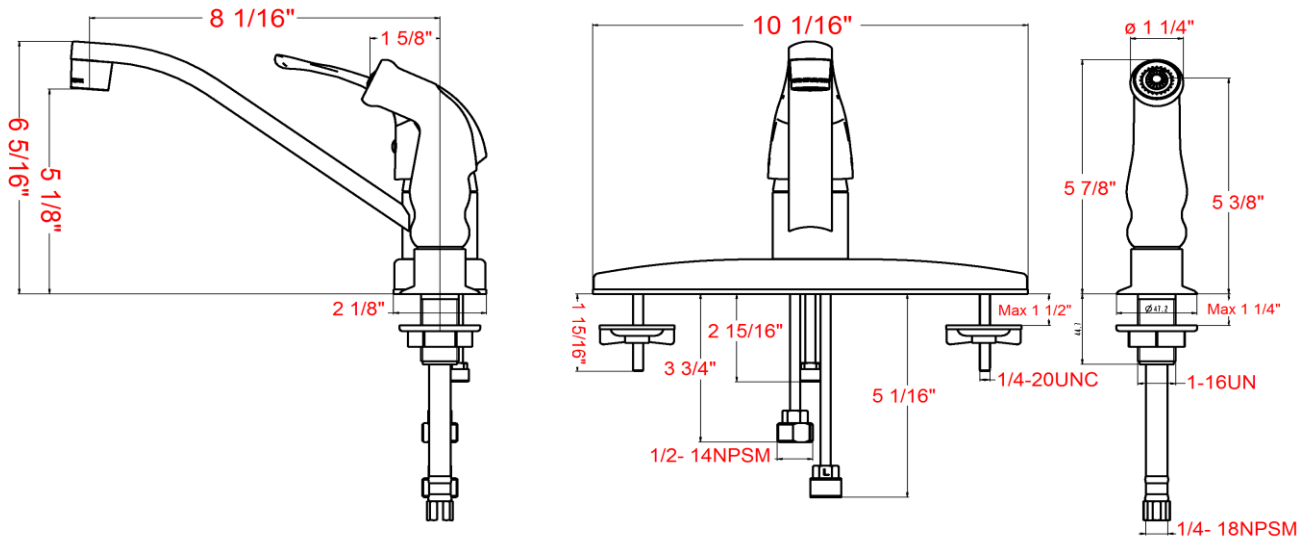

## Specifications

|                           |                                    |
|---------------------------|------------------------------------|
| <b>Handle</b>             | Zinc handle, 1/4 quarter turn stop |
| <b>Spout</b>              | Brass                              |
| <b>Cartridge</b>          | Stainless ball Cartridge           |
| <b>Waterway</b>           | Hybrid waterway                    |
| <b>Sprayer</b>            | side sprayer                       |
| <b>Max Waterflow</b>      | 1.9 GPM@ 60 PSI                    |
| <b>Spout Reach</b>        | 8 1/16"                            |
| <b>Spout Height</b>       | 5 1/8"                             |
| <b>Mouting Holes</b>      | 3 or 4                             |
| <b>Max Deck Thickness</b> | 1 1/2"                             |

## Dimensions