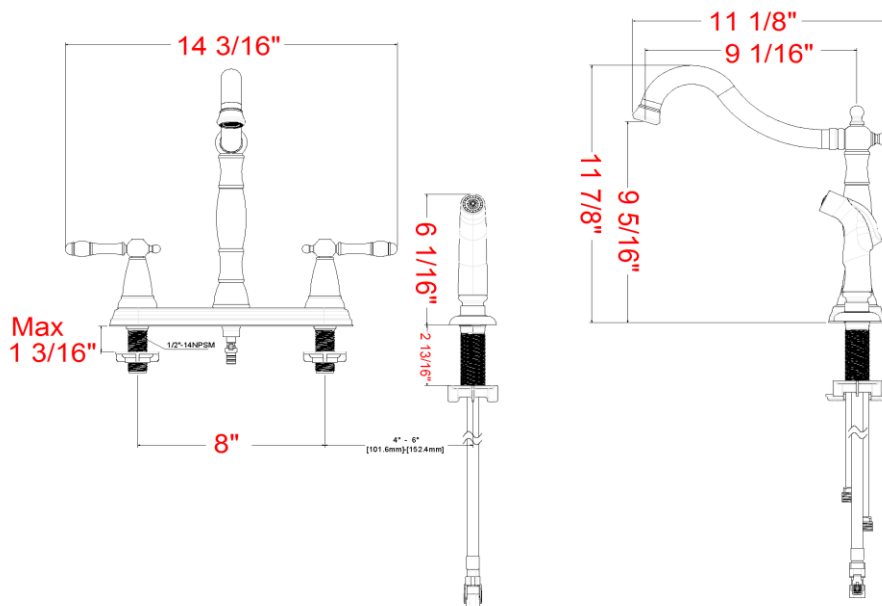

Dimensions

Warranty & Compliances

Warranty	Lifetime Limited Warranty, Lifetime Limited Finish Warranty
IAPMO/UPC	CUPC compliant
ASME	ASME A112.18.1/ CSA B125.1
NSF/ANSI	NSF/ANSI 61
Lead Free	Fed. Public Law 111-380 (1/2014)
ADA	Compliant

NSF / ANSI 61

Order Codes & Finishes/Colors

Oil Rubbed Bronze (US10B)	523233	
Satin Nickel (US15)	523241	

Type:

Job:

Order Code:

Approvals:

Design House reserves the right to make changes in materials, specifications & models at any time. Design House also reserves the right to discontinue product without notice or obligation.