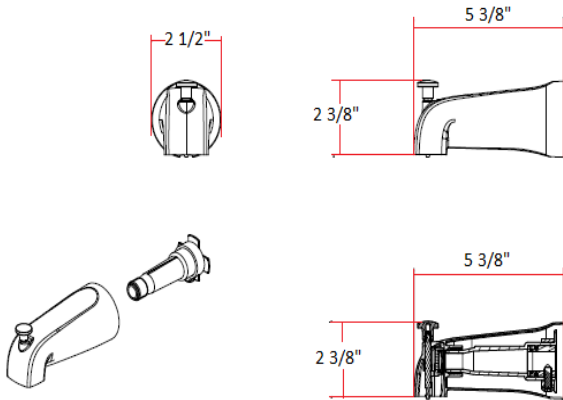

Slip on Tub Diverter Spout

Specifications

Material Content	Zinc tub spout
Spout	Set screw for quick and secure connection
Spout Reach	5-5/16"
Installation	Slip fit onto 1/2" pipe

Dimensions

Warranty & Compliances

Warranty Lifetime Limited Warranty

Order Codes & Finishes/Colors

Satin Nickel	522920	TRU MATCH
Chrome	522912	TRU MATCH
Oil Rubbed Bronze	522938	TRU MATCH

Type:
Job:
Order Code:
Approvals: