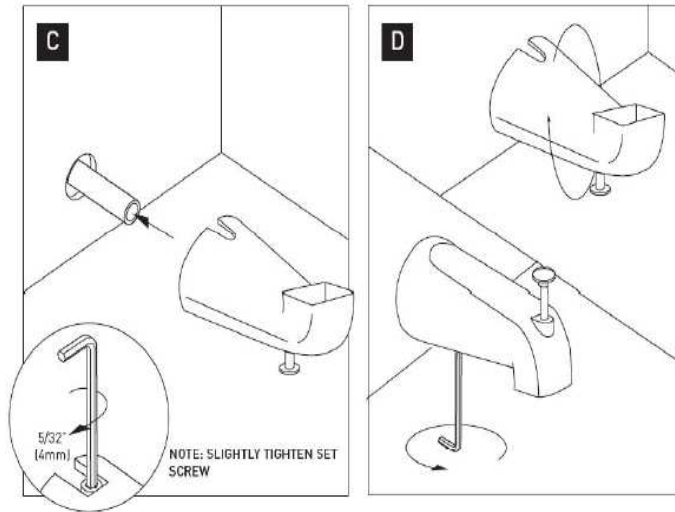

Slip on Tub Diverter Spout

Specifications

Material Content	Zinc tub spout
Spout	Set screw for quick and secure connection
Spout Reach	5-5/16"
Installation	Slip fit onto 1/2" pipe

Dimensions

Warranty & Compliances