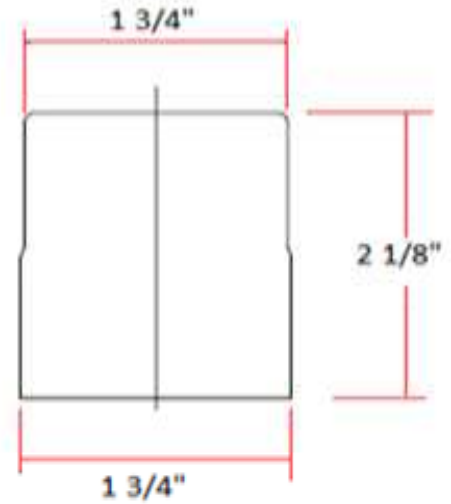

Classic Shower Handle Kit

Specifications

Material Content Zinc handle and trim ring / sleeve
Lever handle (1/4) quarter turn stop

Dimensions

Warranty & Compliances

Warranty Lifetime Limited Warranty

Order Codes & Finishes/Colors