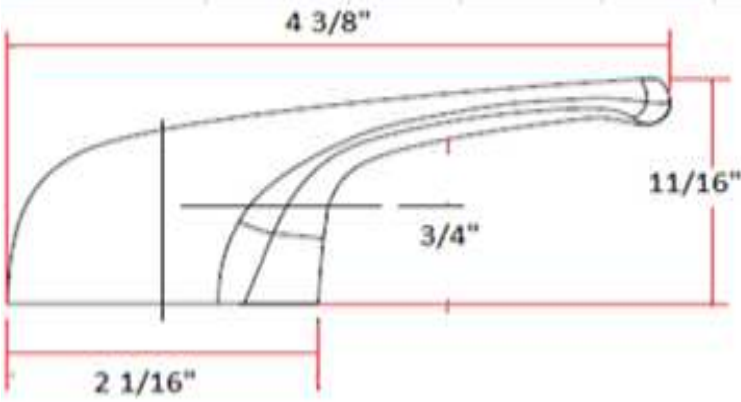

Classic Shower Handle Kit

Specifications

Material Content Zinc handle and trim ring / sleeve
Lever handle (1/4) quarter turn stop

Dimensions

Warranty & Compliances

Warranty Lifetime Limited Warranty

Order Codes & Finishes/Colors