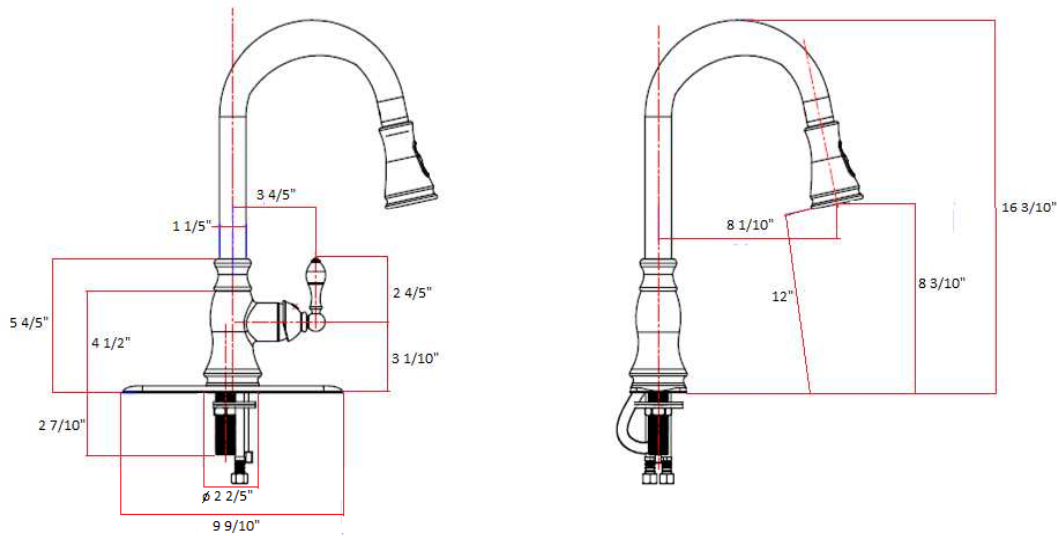

Dimensions

Warranty & Compliances

Warranty	Lifetime Limited Warranty
IAPMO	UPC & cUPC Compliant
ASME	ASME A112. 18. 1-05
ANSI	Compliant
ADA	Compliant
NSF	Compliant
AB-1953	Compliant

Order Codes & Finishes/Colors

Satin Nickel	522995	
Polished Chrome	523001	
Oil Rubbed Bronze	522839	

Type:

Job:

Order Code:

Approvals: