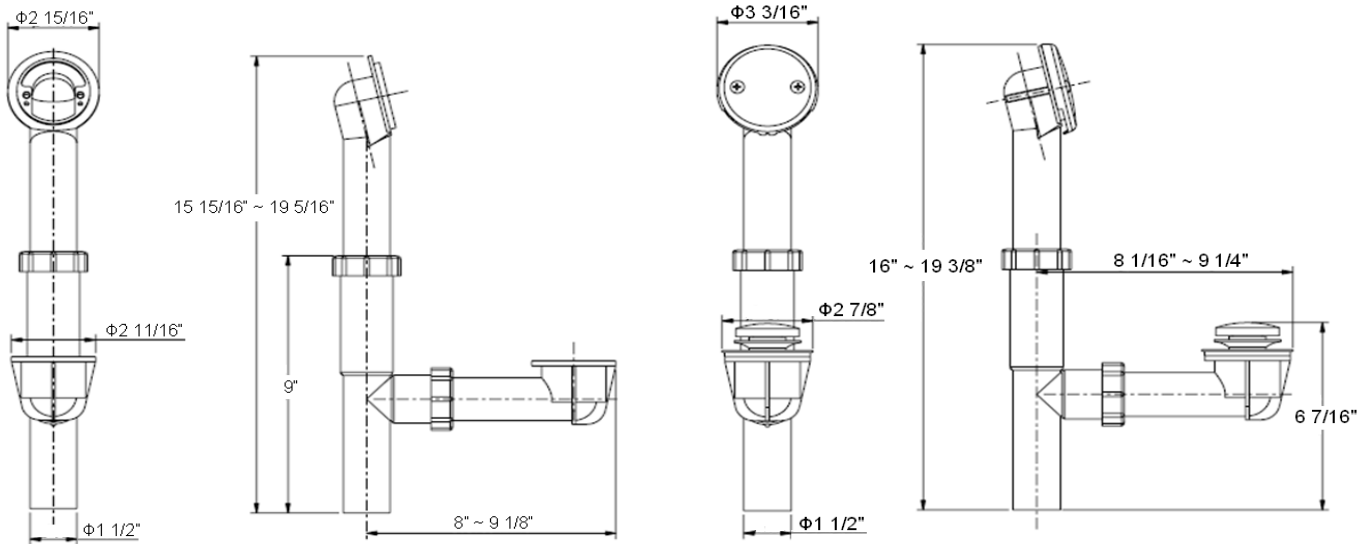

Toe Tap Bath Drain

Specifications

Material Content: Brass hardware
 Push down to seal water
 1-1/2" Connection
 PVC pipe sold separately P# 522458

Dimensions

Warranty & Compliances

Warranty: Lifetime Limited Warranty

Order Codes & Finishes/Colors

Satin Nickel (US15)	522706	
Oil Rubbed Bronze (US10B)	522714	
Polished Chrome (US26)	522813	
Brushed Bronze	522722	

Type:
 Job:
 Order Code:
 Approvals:

Design House reserves the right to make changes in materials, specifications & models at any time. Design House also reserves the right to discontinue product without notice or obligation.