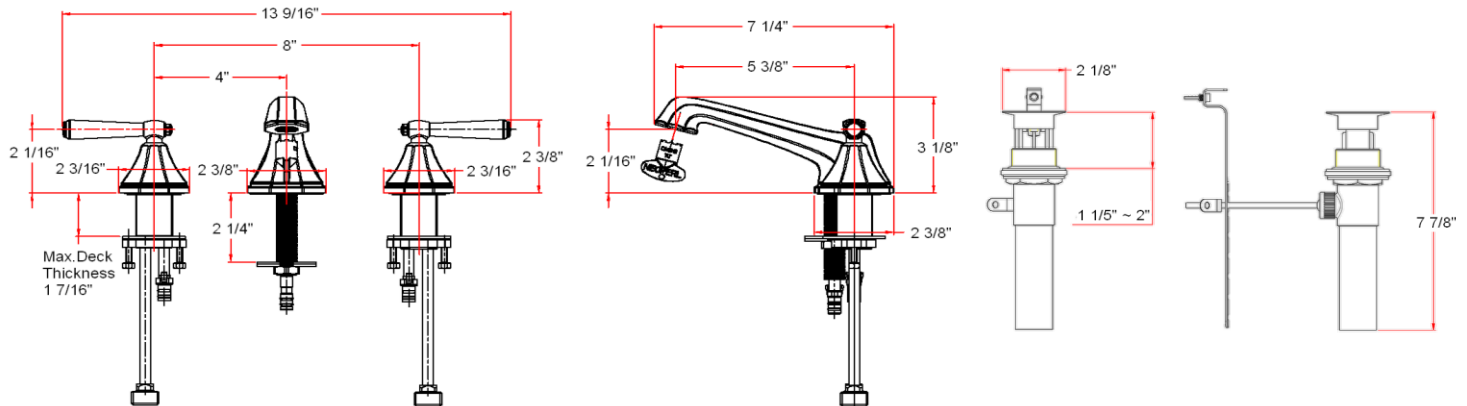

Dimensions

Warranty & Compliances

Warranty	Lifetime Limited Warranty
IAPMO/UPC	UPC & cUPC Compliant
ASME	ASME A112.18.1-05
ANSI	Compliant
ADA	Compliant
NSF	Compliant
Lead Free	Fed. P.L. 111-380 (1/2014)
Watersense	Compliant

Order Codes & Finishes/Colors

Satin Nickel (US15)	522730
Brushed Bronze	522748

Type:

Job:

Order Code:

Approvals:

Design House reserves the right to make changes in materials, specifications & models at any time. Design House also reserves the right to discontinue product without notice or obligation.