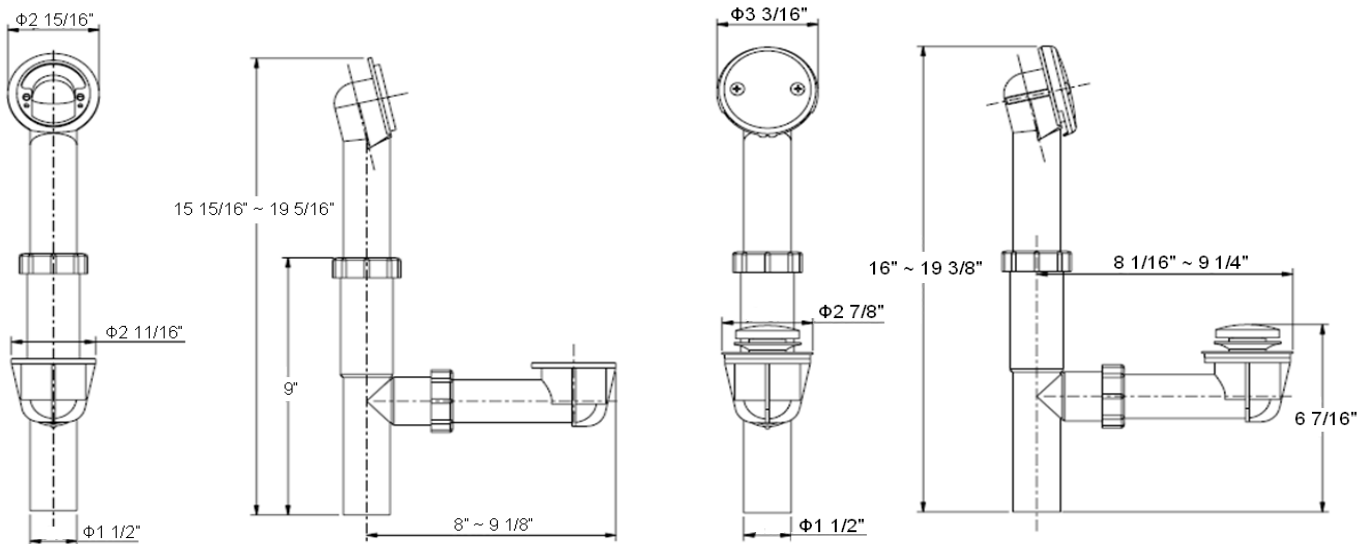

# Toe Tap Bath Drain

## Specifications

Material Content: Brass hardware  
 Push down to seal water  
 1-1/2" Connection  
 PVC pipe sold separately P# 522458

## Dimensions