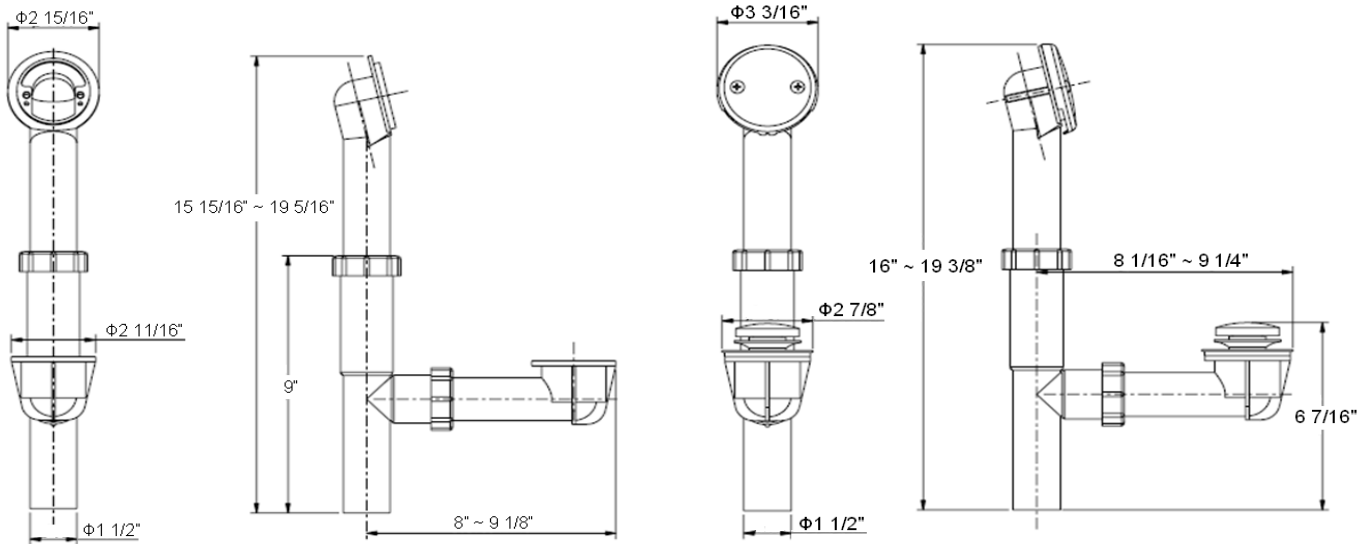

# Toe Tap Bath Drain

## Specifications

Material Content: Brass hardware  
 Push down to seal water  
 1-1/2" Connection  
 PVC pipe sold separately P# 522458

## Dimensions