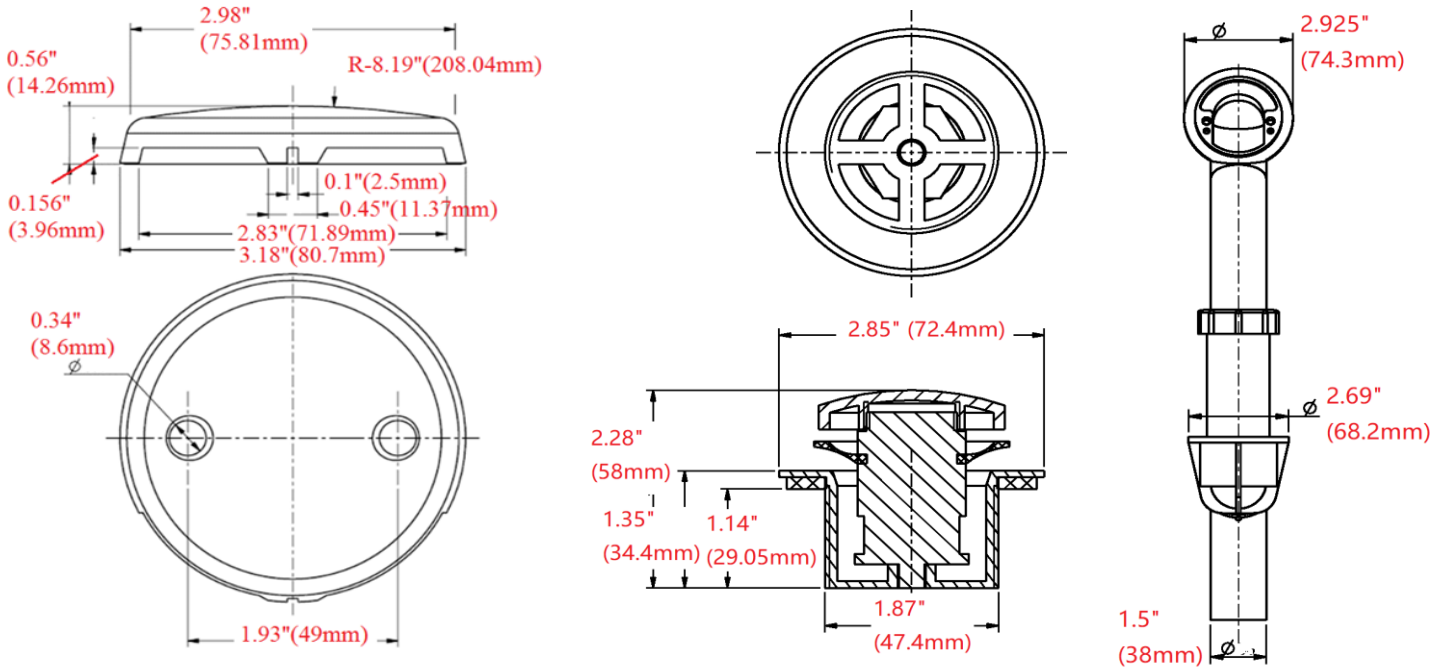

## Specifications

Brass

Push down to seal water

1-1/2" connection, fit for 2" drain

## Dimensions