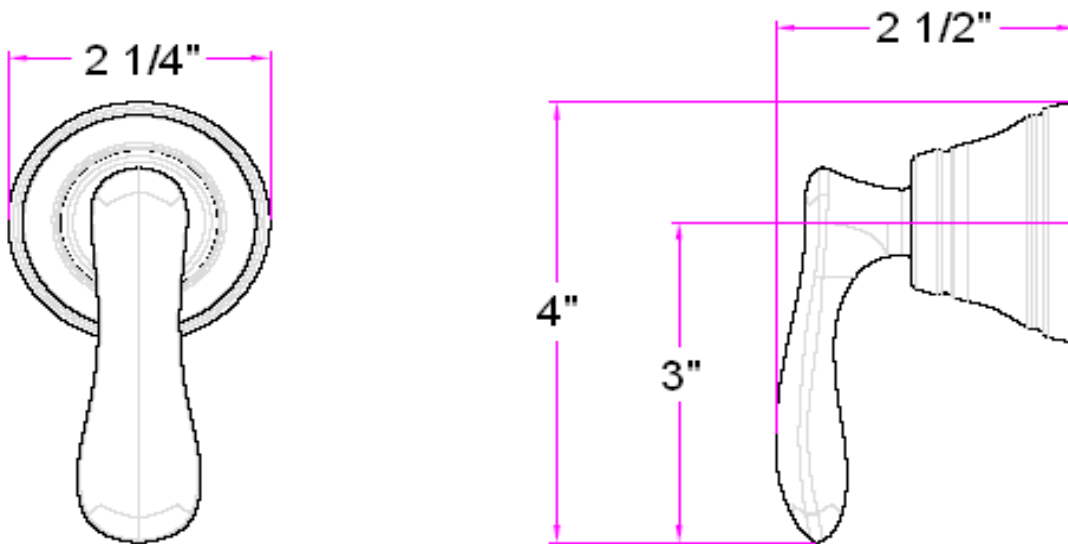

# Madison Shower Handle Kit

## Specifications

**Material** Zinc  
**Components** Handle and Sleeve (not shown in picture)

## Dimensions