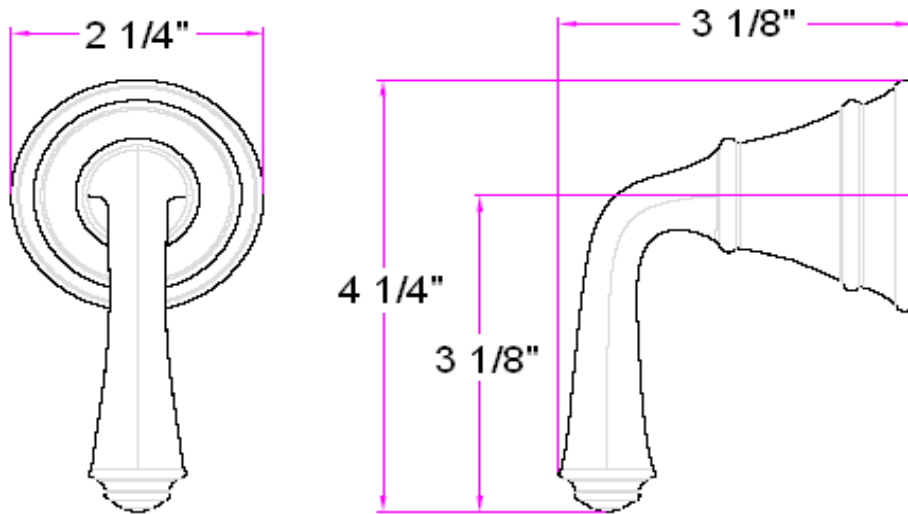

# Eden Shower Handle Kit

## Specifications

**Material** Zinc  
**Components** Handle and Sleeve (not shown in picture)

## Dimensions