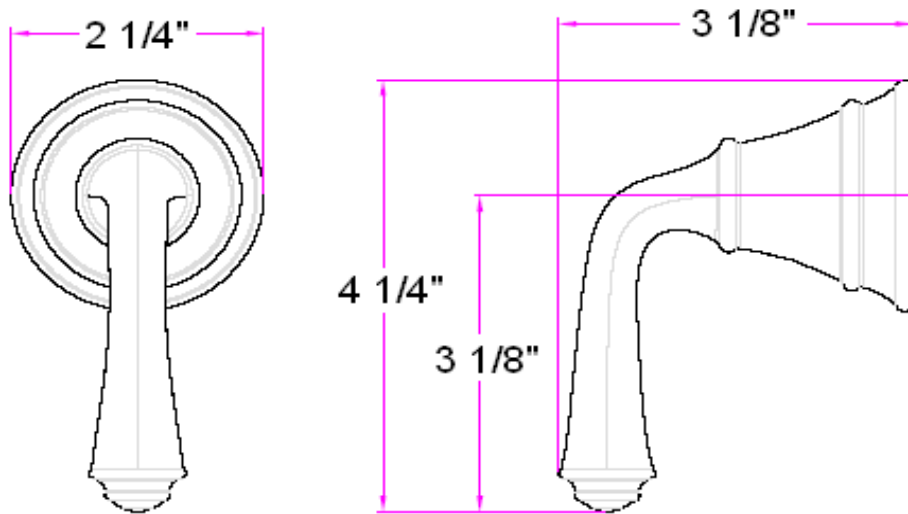

Eden Shower Handle Kit

Specifications

Material Zinc
Components Handle and Sleeve (not shown in picture)

Dimensions

Warranty & Compliances

Warranty Lifetime Limited Warranty

Order Codes & Finishes/Colors

Satin Nickel (US15)	522607
Oil Rubbed Bronze (US10B)	522615
Polished Chrome (US26)	522599