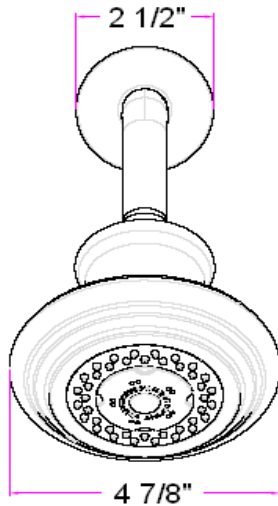

# Madison Shower Head Kit

## Specifications

<b>Material</b>	S.S flange, arm and ABS shower head
<b>Functionality</b>	Multi-function
<b>GPM @ 80PSI</b>	2.1 GPM using valve P# 524744

## Dimensions

## Order Codes & Finishes/Colors

<b>Satin Nickel (US15)</b>	522540
<b>Oil Rubbed Bronze (US10B)</b>	522557
<b>Polished Chrome (US26)</b>	522532

Type:  
Job:  
Order Code:  
Approvals: