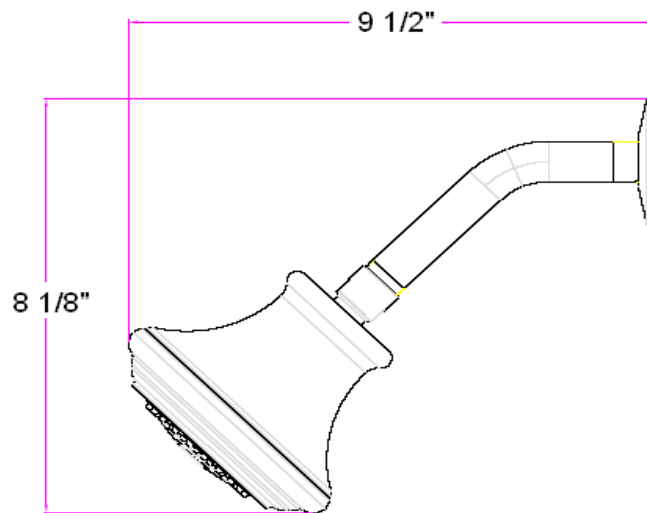

# Madison Shower Head Kit

## Specifications

<b>Material</b>	S.S flange, arm and ABS shower head
<b>Functionality</b>	Multi-function
<b>GPM @ 80PSI</b>	2.1 GPM using valve P# 524744

## Dimensions