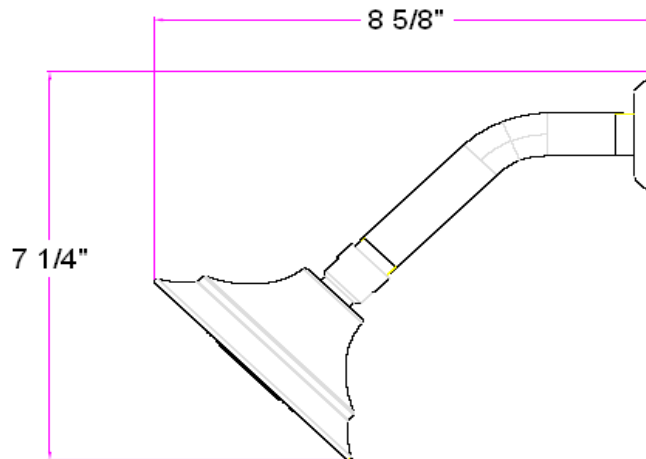

Eden Shower Head Kit

Specifications

Material	Brass flange, S.S arm and ABS shower head
Functionality	Single function
GPM @ 80PSI	2.2 GPM using valve P# 524744

Dimensions

Warranty & Compliances

Warranty	Lifetime Limited Warranty
-----------------	---------------------------

Order Codes & Finishes/Colors

Satin Nickel (US15)	522516
Oil Rubbed Bronze (US10B)	522524
Polished Chrome (US26)	522508

Type:
Job:
Order Code:
Approvals:

Design House reserves the right to make changes in materials, specifications & models at any time. Design House also reserves the right to discontinue product without notice or obligation.