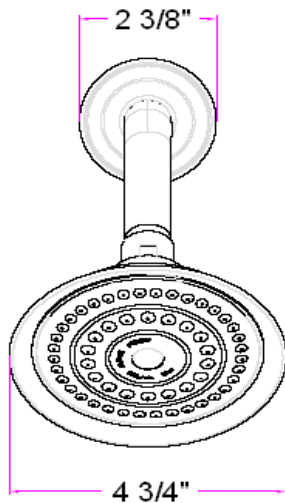

Eden Shower Head Kit

Specifications

Material	Brass flange, S.S arm and ABS shower head
Functionality	Single function
GPM @ 80PSI	2.2 GPM using valve P# 524744

Dimensions

Warranty & Compliances

Warranty	Lifetime Limited Warranty
-----------------	---------------------------

Order Codes & Finishes/Colors

Satin Nickel (US15)	522516
Oil Rubbed Bronze (US10B)	522524
Polished Chrome (US26)	522508

Type:
Job:
Order Code:
Approvals:

Design House reserves the right to make changes in materials, specifications & models at any time. Design House also reserves the right to discontinue product without notice or obligation.