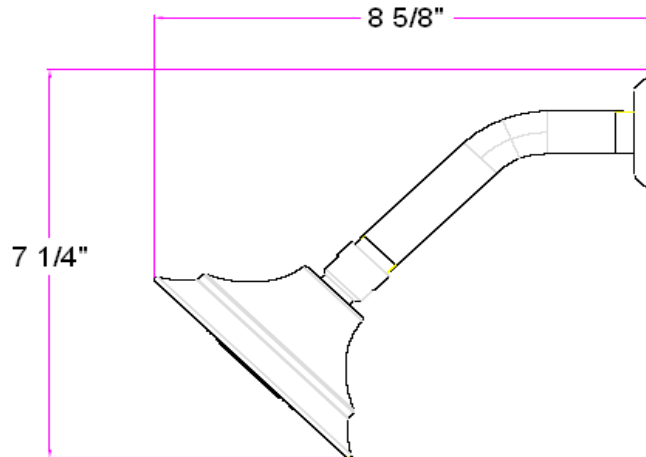

Eden Shower Head Kit

Specifications

Material	Brass flange, S.S arm and ABS shower head
Functionality	Single function
GPM @ 80PSI	2.2 GPM using valve P# 524744

Dimensions

Warranty & Compliances

Warranty	Lifetime Limited Warranty
-----------------	---------------------------

Order Codes & Finishes/Colors

Satin Nickel (US15)	522516
Oil Rubbed Bronze (US10B)	522524
Polished Chrome (US26)	522508

Type:
Job:
Order Code:
Approvals:

Design House reserves the right to make changes in materials, specifications & models at any time. Design House also reserves the right to discontinue product without notice or obligation.