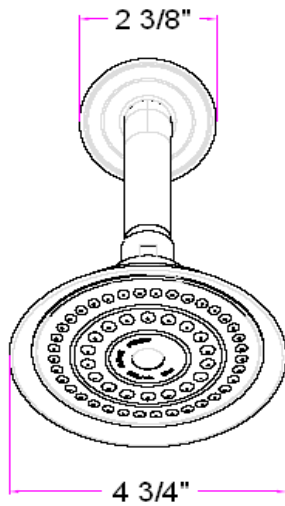

Eden Shower Head Kit

Specifications

Material	Brass flange, S.S arm and ABS shower head
Functionality	Single function
GPM @ 80PSI	2.2 GPM using valve P# 524744

Dimensions

Warranty & Compliances

Warranty	Lifetime Limited Warranty
-----------------	---------------------------

Order Codes & Finishes/Colors

Satin Nickel (US15)	522516
Oil Rubbed Bronze (US10B)	522524
Polished Chrome (US26)	522508

Type:
Job:
Order Code:
Approvals:

Design House reserves the right to make changes in materials, specifications & models at any time. Design House also reserves the right to discontinue product without notice or obligation.