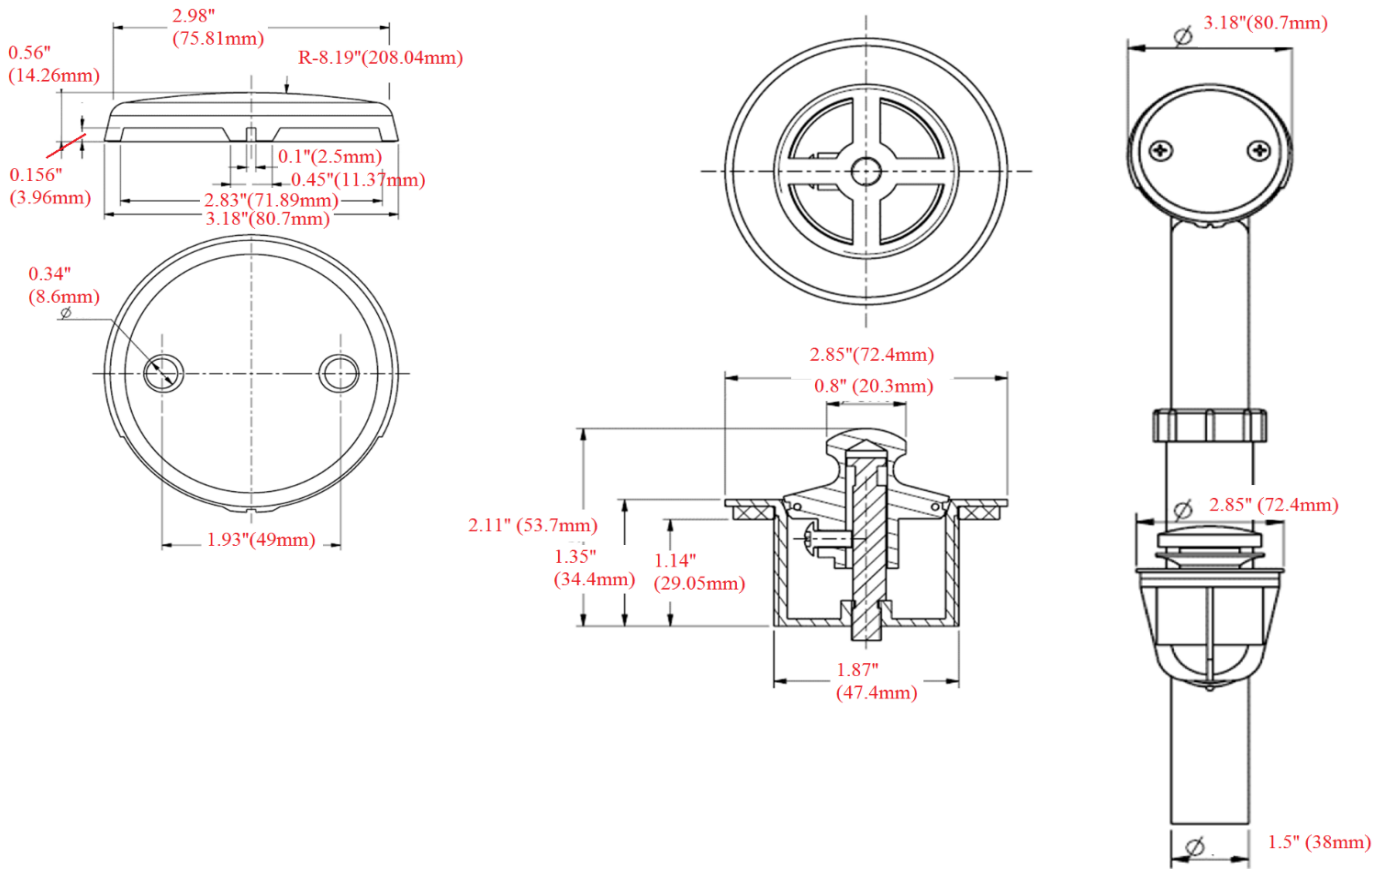

Lift & Turn Bath Drain

Specifications

Brass Lift & turn hardware
Twist down to seal water
1-1/2" connection, fit for 2" drain

Dimensions

Warranty & Compliances

Warranty Lifetime Limited Warrant

Brushed Nickel (US15)