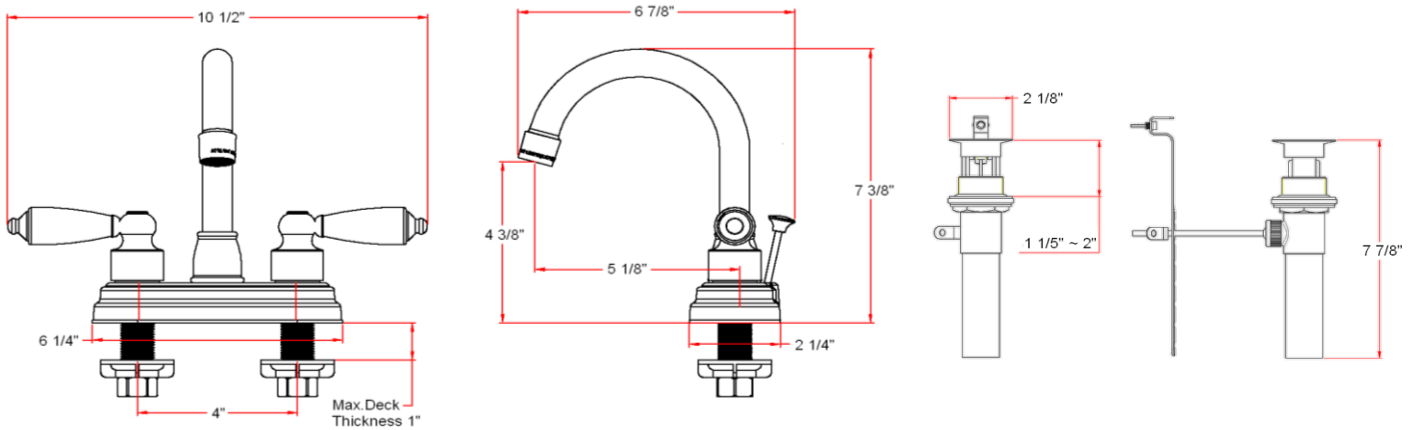

## Specifications

<b>Flow Rate (GPM)</b>	1.3GPM @ 60 psi
<b>Material Content</b>	AB1953 platform hybrid body with ceramic handle
<b>Pop-Up Drain</b>	Brass pop-up
<b>Spout Reach</b>	5-1/8"
<b>Cartridge</b>	Washerless
<b>Lever Handle Operation</b>	(1/4) quarter turn stop
<b>Installation Type</b>	3-hole, 4" center mount

## Dimensions