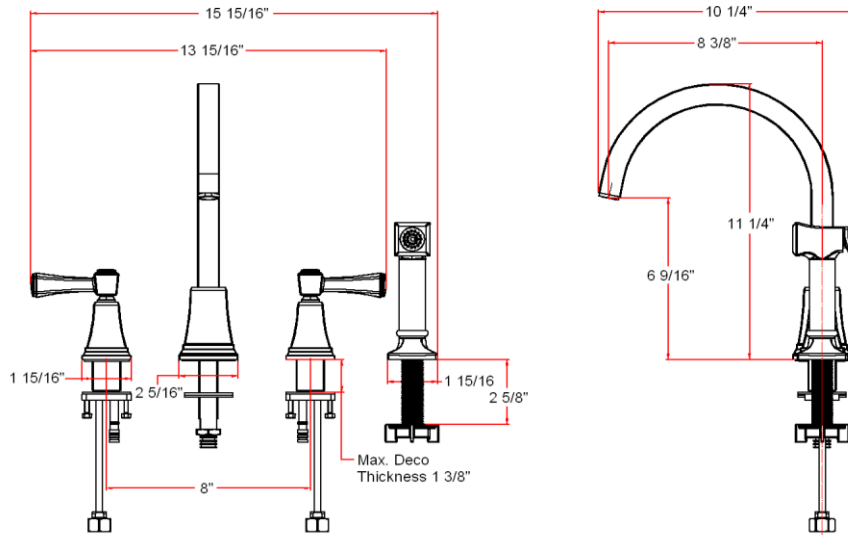

Dimensions

Warranty & Compliances

Warranty	Lifetime Limited Warranty
IAPMO/UPC	UPC & cUPC Compliant
ASME	ASME A112.18.1-05
ANSI	Compliant
ADA	Compliant
NSF	Compliant
Lead Free	Fed. Public Law 111-380 (1/2014)

Order Codes & Finishes/Colors

Satin Nickel (US15)	522110
Brushed Bronze	522128

Type:

Job:

Order Code:

Approvals:

Design House reserves the right to make changes in materials, specifications & models at any time. Design House also reserves the right to discontinue product without notice or obligation.