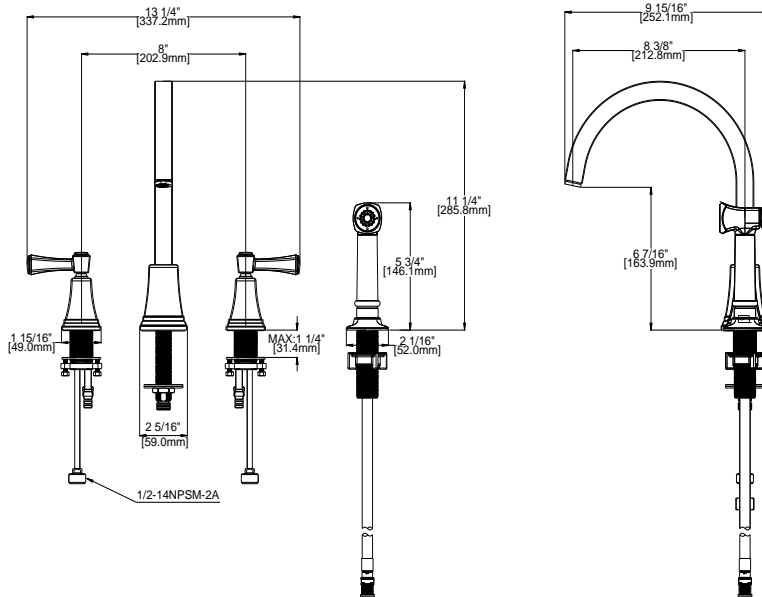

Dimensions

Warranty & Compliances

Warranty	Lifetime Limited Warranty, Lifetime Limited Finish Warranty
IAPMO/UPC	CUPC compliant
ASME	ASME A112.18.1-2012/CSA B1255.1-12
NSF/ANSI	NSF/ANSI 372
Lead Free	AB1953 compliant
ADA	Compliant

Order Codes & Finishes/Colors

Brushed Nickel (US15)	522110
Polished Chrome	
Oil Rubbed Bronze	

Type: Job: Order Code: Approvals: