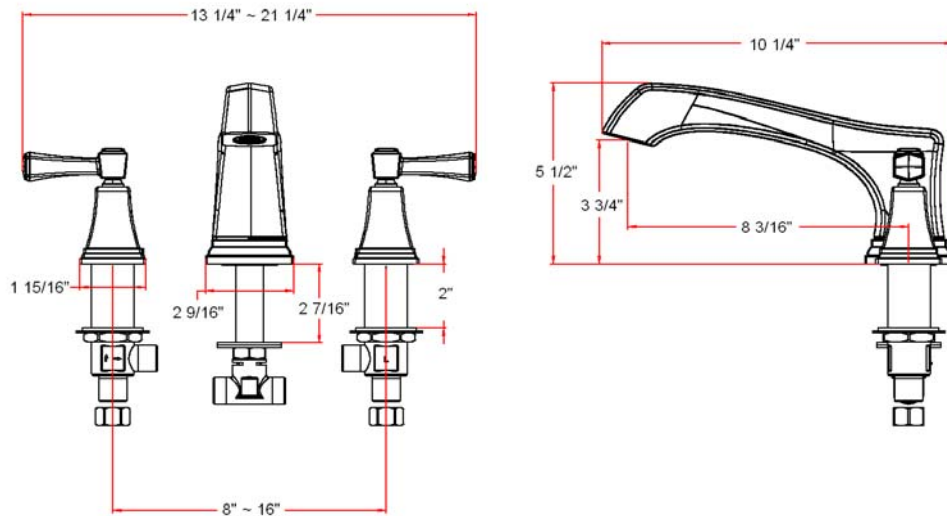

## Specifications

<b>Flow Rate (GPM)</b>	9.5 GPM @ 20 psi
<b>Material Content</b>	Brass body with zinc handle
<b>Spout dimensions</b>	8-3/16"
<b>Cartridge</b>	Ceramic disk
<b>Hand held sprayer</b>	Not included
<b>Lever handle operation</b>	1/4 quarter turn stop

## Dimensions