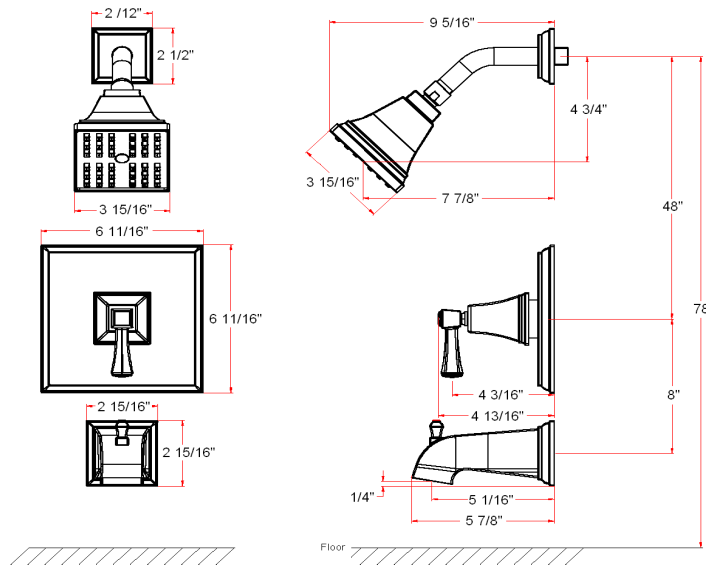

## Specifications

<b>Material Content</b>	Brass valve body, ABS showerhead, brass shower arm, zinc flange & spout
<b>Cartridge</b>	Ceramic disc cartridge; Pressure Balanced
<b>Lever Handle Operation</b>	(1/4) quarter turn stop
<b>Spout</b>	Pull-up diverter spout

## Dimensions