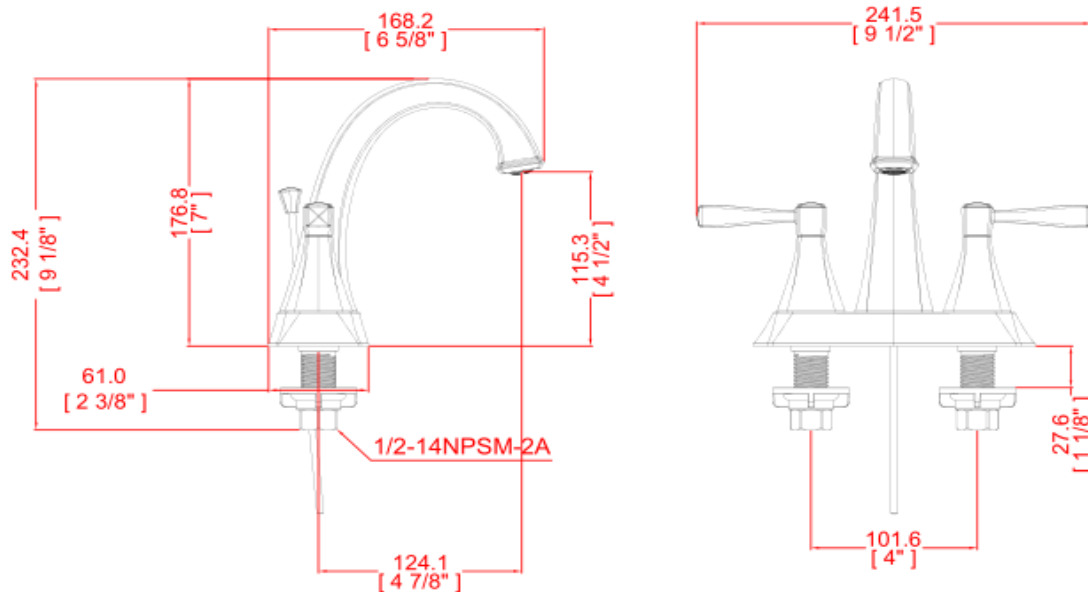

# Perth Two Handle Lavatory Faucet

## Specifications

<b>Handle</b>	Zinc handle, 1/4 quarter turn stop
<b>Spout</b>	Brass
<b>Cartridge</b>	Ceramic disc Cartridge
<b>Waterway</b>	Hybrid
<b>Escutcheon</b>	Metal
<b>Max Waterflow</b>	1.5GPM@ 60 PSI
<b>Spout Reach</b>	4 7/8"
<b>Spout Height</b>	4 1/2"
<b>Mouting Holes</b>	2
<b>Max Deck Thickness</b>	1 1/8"
<b>Pop up</b>	Metal

## Dimensions