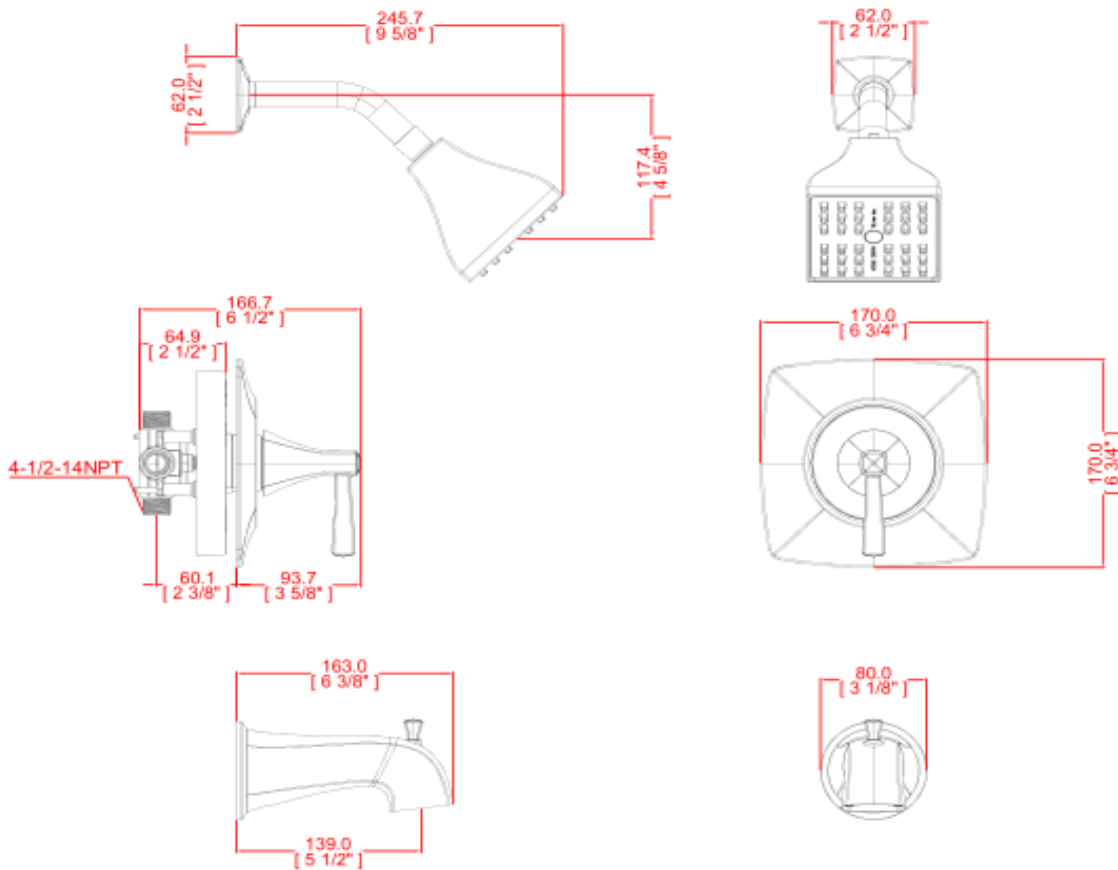

Dimensions

Warranty & Compliances

Warranty	Lifetime Limited Warranty, Lifetime Limited Finish Warranty
IAPMO/UPC	CUPC compliant
ASME	ASME A112.18.1/ CSA B125.1
ADA	Compliant

NSF / ANSI 61

Order Codes & Finishes/Colors

11/18/2015
Satin Nickel (US15)

546960

www.todaysdesignhouse.com

Type:
Job:

Design House is a registered brand of DHI Corp.
Mequon, WI * 800-558-8700