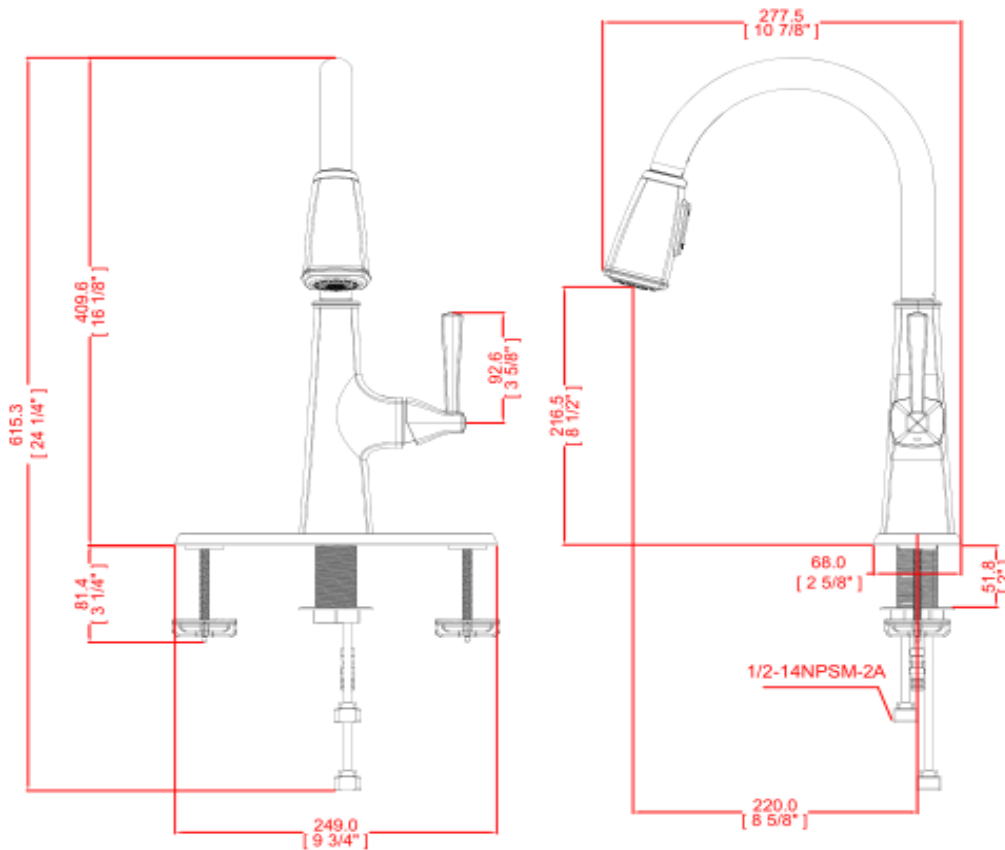

Dimensions

Warranty & Compliances

Warranty	Lifetime Limited Warranty, Lifetime Limited Finish Warranty
IAPMO/UPC	CUPC compliant
ASME	ASME A112.18.1/ CSA B125.1
NSF/ANSI	NSF/ANSI 61
Lead Free	Fed. Public Law 111-380 (1/2014)
ADA	Compliant

NSF / ANSI 61

Order Codes & Finishes/Colors

11/18/2015
Satin Nickel (US15)

546986

www.todaysdesignhouse.com

Type:
Job:

Design House is a registered brand of DHI Corp.
Mequon, WI * 800-558-8700