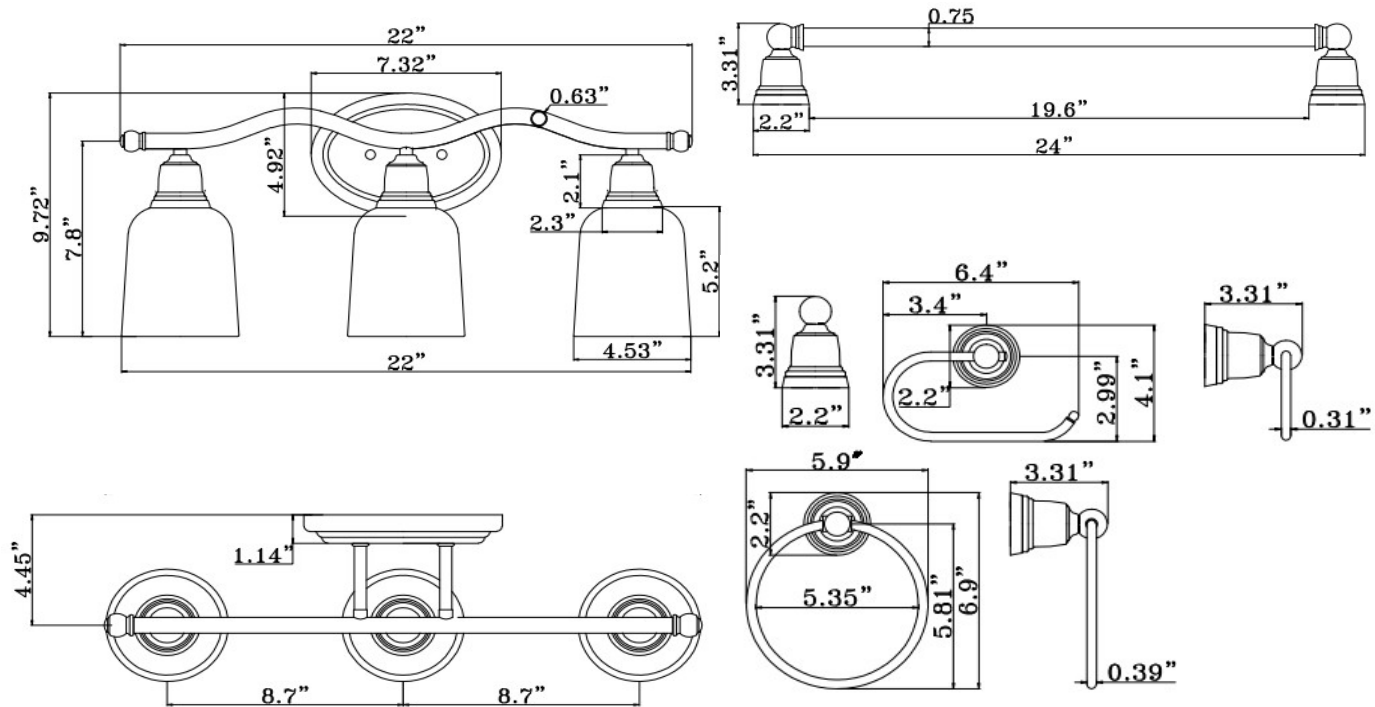

SAGE Bath Combo Set BN

Specifications

Material Construction:	Steel
Lens Material:	Frosted Glass
3-Light Vanity Dimensions:	D22" W6-1/2", H9-1/2"
Lamp Type & Wattage:	60W Med. Base incandescent bulbs (not included)
Mounting:	Wall mounted
Finish:	Brushed Nickel
Voltage:	120V
Fixture Weight:	5.94 lbs

Dimensions

Warranty & Compliances

Warranty	1 Year Limited Warranty
ETL	ETL/cETL listed, vanity light suitable for damp locations
ADA	N/A
EnergyStar	N/A

Order Code

Description	Design House Code
SAGE Bath Combo Set BN	521039