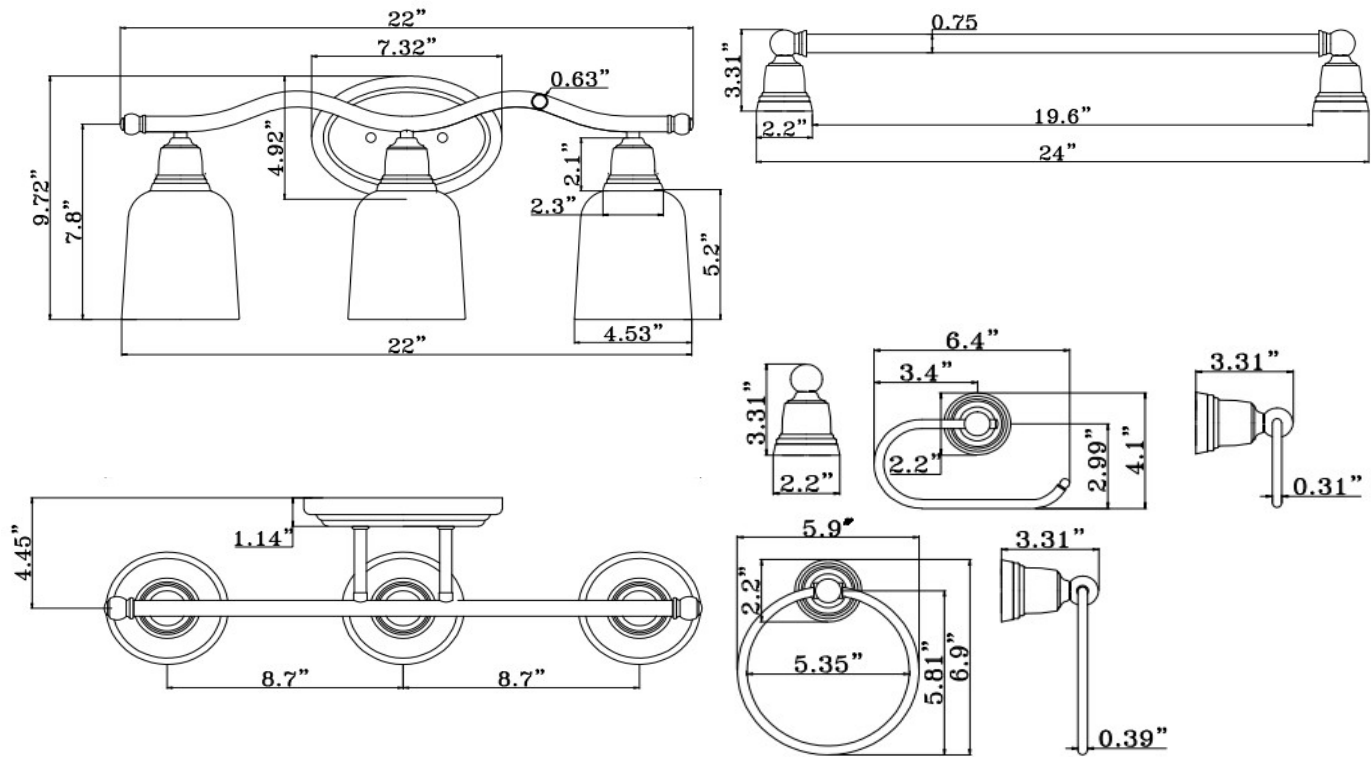

SAGE Bath Combo Set ORB

Specifications

Material Construction:	Steel
Lens Material:	Frosted Glass
3-Light Vanity Dimensions:	D22" W6-1/2",H9-1/2"
Lamp Type & Wattage:	60W Med. Base Incandescent Bulbs (not Incl.)
Mounting:	Wall mounted
Finish:	Oil Rubbed Bronze
Voltage:	120V
Fixture Weight:	5.94 lbs

Dimensions

Warranty & Compliances

Warranty	1 Year Limited Warranty
ETL	ETL/cETL listed, vanity light suitable for damp locations
ADA	N/A
EnergyStar	N/A

Order Code

Description	Design House Code
SAGE Bath Combo Set ORB	521021