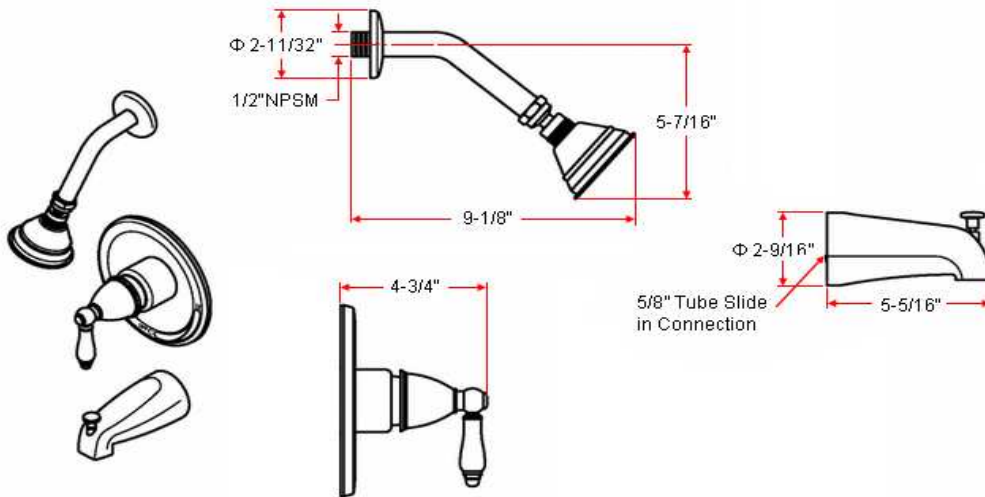

Georgetown Shower Trims

Specifications

Components	Shower head assembly, handle, trim and tub spout
Lever Handle Operation	(1/4) quarter turn stop
Spout	Pull-up diverter spout
Showerhead	Lever controls water flow from high to low

Dimensions

Warranty & Compliances

Warranty	Lifetime Limited Warranty
ADA	Compliant

Order Codes & Finishes/Colors

Satin Nickel (US15)	520841
Oil Rubbed Bronze (US10B)	520858

Type:

Job:

Order Code: