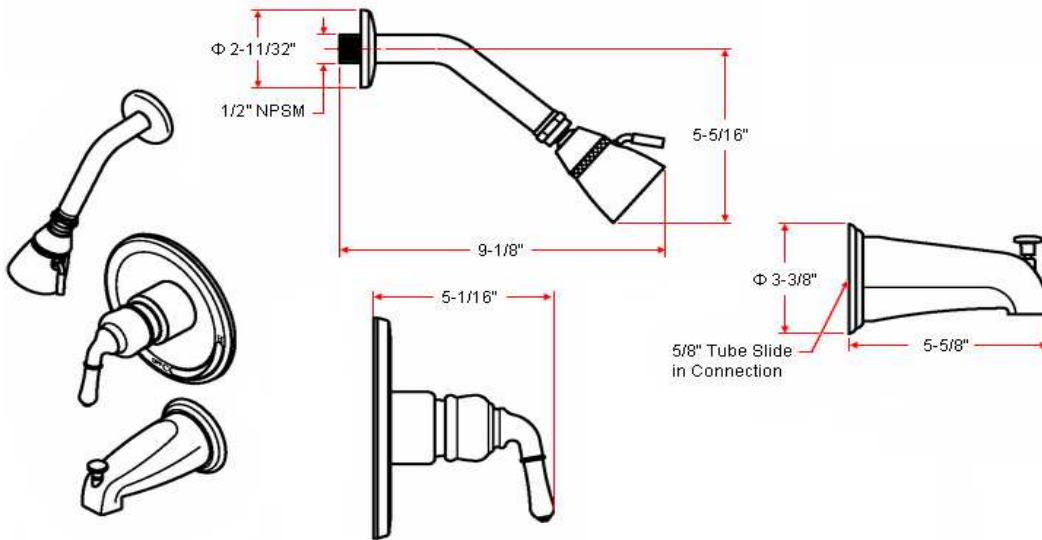

LANGDON Shower Trims

Specifications

Components	Shower head assembly, handle, trim and tub spout
Lever Handle Operation	(1/4) quarter turn stop
Spout	Pull-up diverter spout
Showerhead	Lever controls water flow from high to low

Dimensions

Warranty & Compliances

Warranty	Lifetime Limited Warranty
ADA	Complaint

Order Codes & Finishes/Colors

Satin Nickel (US15)	520809
Oil Rubbed Bronze (US10B)	520817

Type: Job: Order Code: Approvals:
--