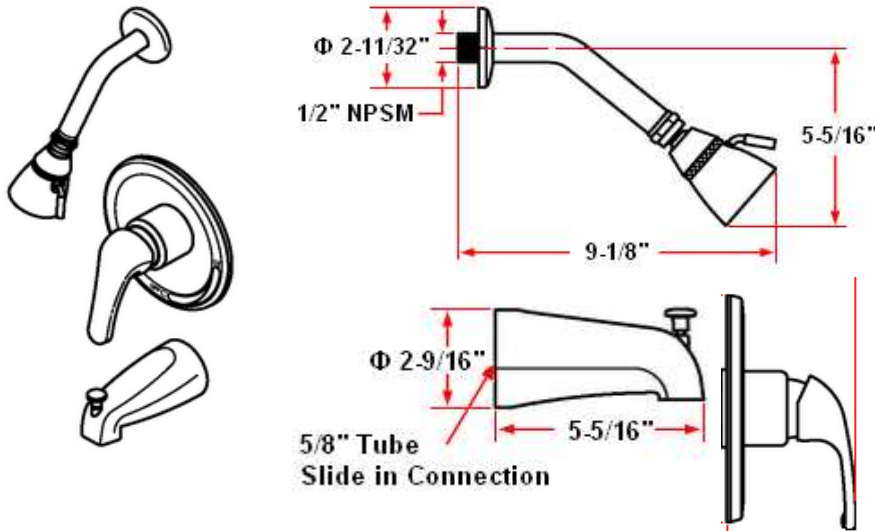

MILANO Tub & Shower Faucet Trim Kit

Specifications

Material Content	Brass body with zinc handle and spout
Lever Handle Operation	(1/4) quarter turn stop
Spout	Pull-up diverter spout
Showerhead	Lever controls water flow from high to low
Components	Shower Head Assembly, handle, trim & Tub Spout

Dimensions

Warranty & Compliances

Warranty	Lifetime Limited Warranty
ADA	Compliant

ADA
COMPLIANT

Order Codes & Finishes/Colors

Satin Nickel (US15)	520114
Oil Rubbed Bronze (US10B)	520106

Type:

Job: