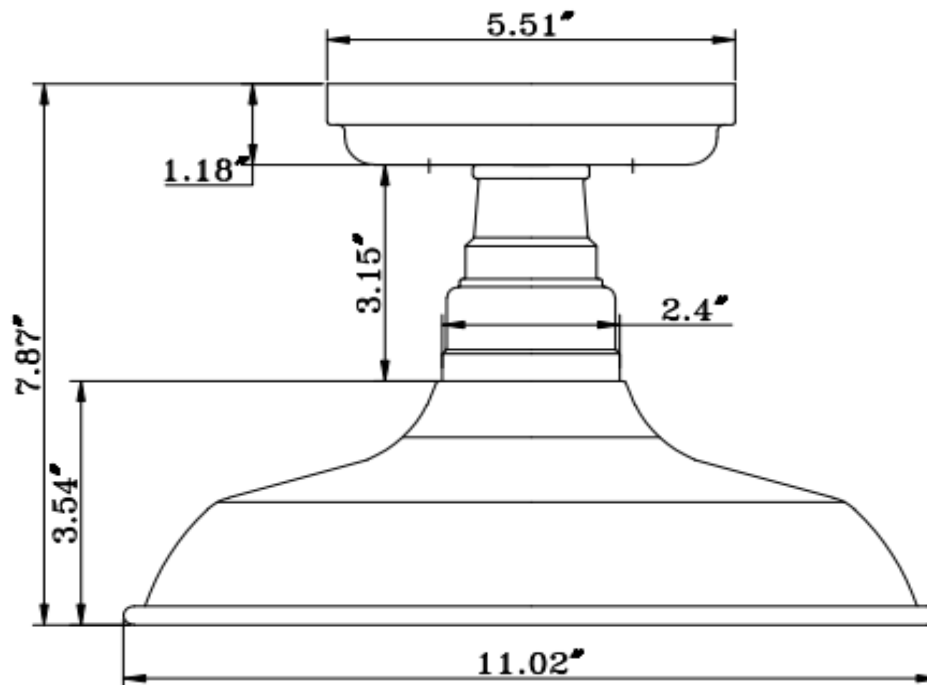

KIMBALL 1LT Semi Flush Mount

Specifications

Material Construction:	Formed Steel
Lens:	Metal shade
Lens Dimensions:	6 3/4" H x 11" Dia
Lamp Type & Wattage:	One 60W, medium base incandescent lamps (or equivalent)
Mounting:	Ceiling mounted
Finish:	Textured Coffe Bronze finish
Voltage:	120V
Weight:	1.1 lbs
Companion Fixtures:	Wall mounts, vanity lights, pendants, semi flush mounts

Dimensions

Warranty & Compliances

Warranty	10 Year Limited Warranty
UL	ETL/cETL listed, suitable for dry locations
ADA	N/A
EnergyStar	N/A

Companion Fixtures

KIMBALL 1LT Semi Flush Mount Tex. Coffee Bronze	519884
KIMBALL 1LT Semi Flush Mount Galvanized	519876