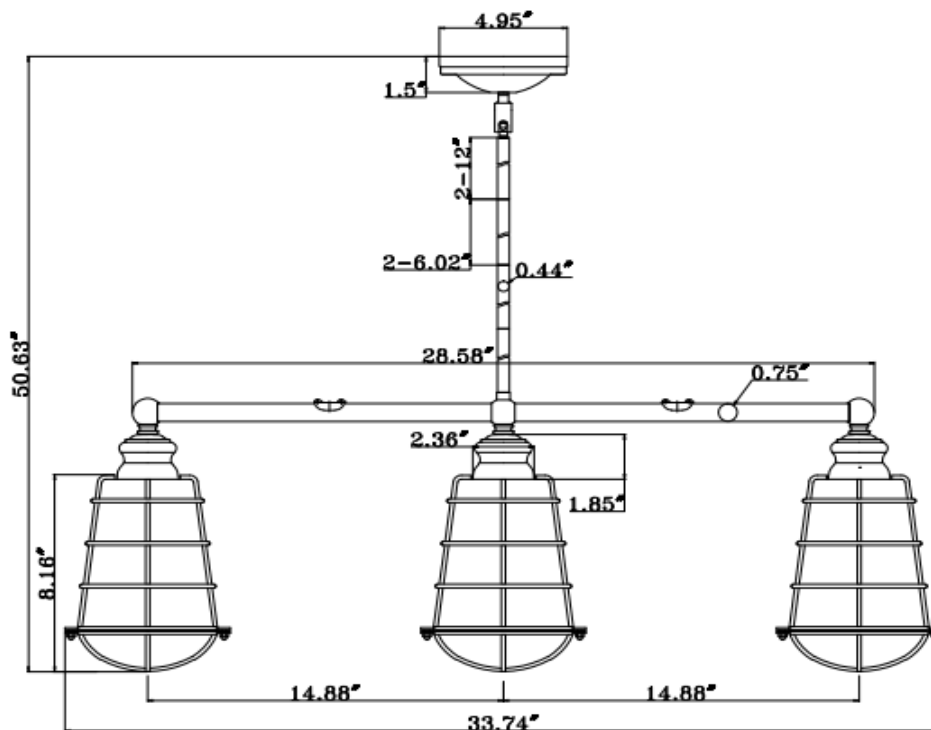

Dimensions

Warranty & Compliances

Warranty	10 Year Limited Warranty
UL	ETL/cETL listed, suitable for dry locations
ADA	N/A
EnergyStar	N/A

Intertek

Companion Fixtures

AJAX 3LT Pendant Textured Coffee Bronze	519785
AJAX 3LT Vanity Galvanized	519728

Type:
Job:
Order Code:
Approvals:

Design House reserves the right to make changes in materials, specifications & models at any time. Design House also reserves the right to discontinue product without notice or obligation.