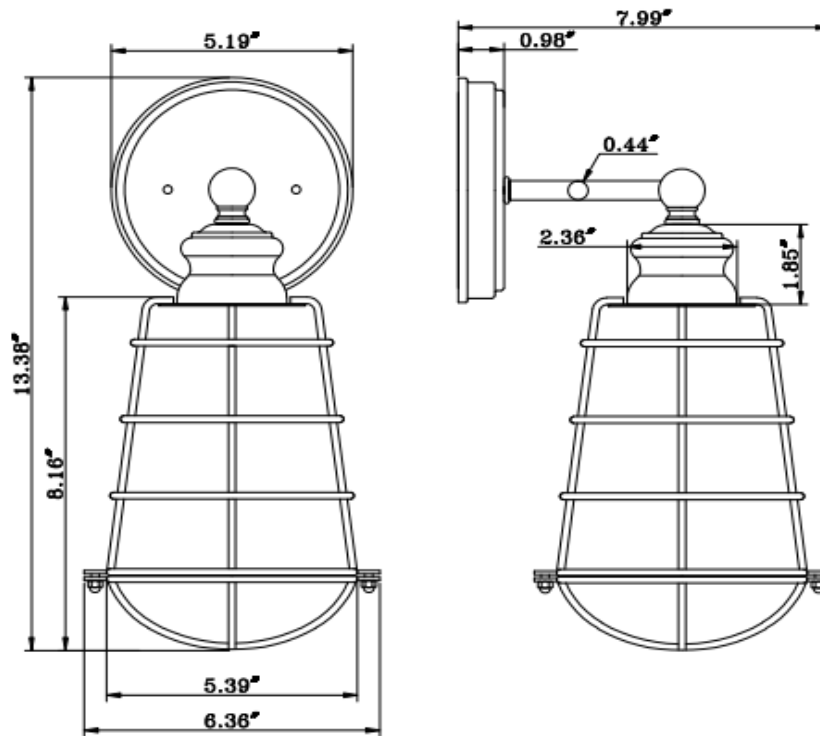

# AJAX 1LT Wall Mount

## Specifications

<b>Material Construction:</b>	Formed Steel
<b>Lens:</b>	Metal cage
<b>Lens Dimensions:</b>	8 1/8" H x 6 3/8" Dia
<b>Lamp Type &amp; Wattage:</b>	One 60W, medium base incandescent lamps (or equivalent)
<b>Mounting:</b>	Wall Mounted
<b>Finish:</b>	Textured Coffe Bronze finish
<b>Voltage:</b>	120V
<b>Weight:</b>	1.43 lbs
<b>Companion Fixtures:</b>	Vanity lights, pendants, semi flush mounts

## Dimensions