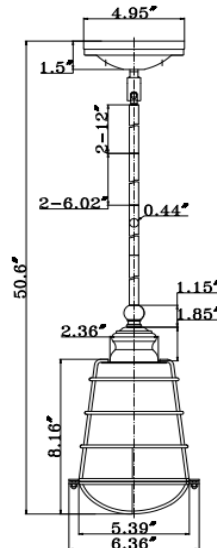

AJAX 1LT Mini Pendent

Specifications

Material Construction:	Formed Steel
Lens:	Metal cage
Lens Dimensions:	8 1/8" H x 6 3/8" Dia
Lamp Type & Wattage:	One 60W, medium base incandescent lamps (or equivalent)
Mounting:	Ceiling mounted
Finish:	Textured Coffee Bronze finish
Voltage:	120V
Weight:	2.2lbs
Companion Fixtures:	Wall mounts, vanity lights, pendants, semi flush mounts

Dimensions

Warranty & Compliances

Warranty	10 Year Limited Warranty
UL	ETL/cETL listed, suitable for dry locations
ADA	N/A
EnergyStar	N/A

Intertek

Companion Fixtures

AJAX 1LT Mini Pendent Textured coffee Bronze	519652
AJAX 1LT Mini Pendent Galvanized	519645

Type:
Job:
Order Code:
Approvals:

Design House reserves the right to make changes in materials, specifications & models at any time. Design House also reserves the right to discontinue product without notice or obligation.